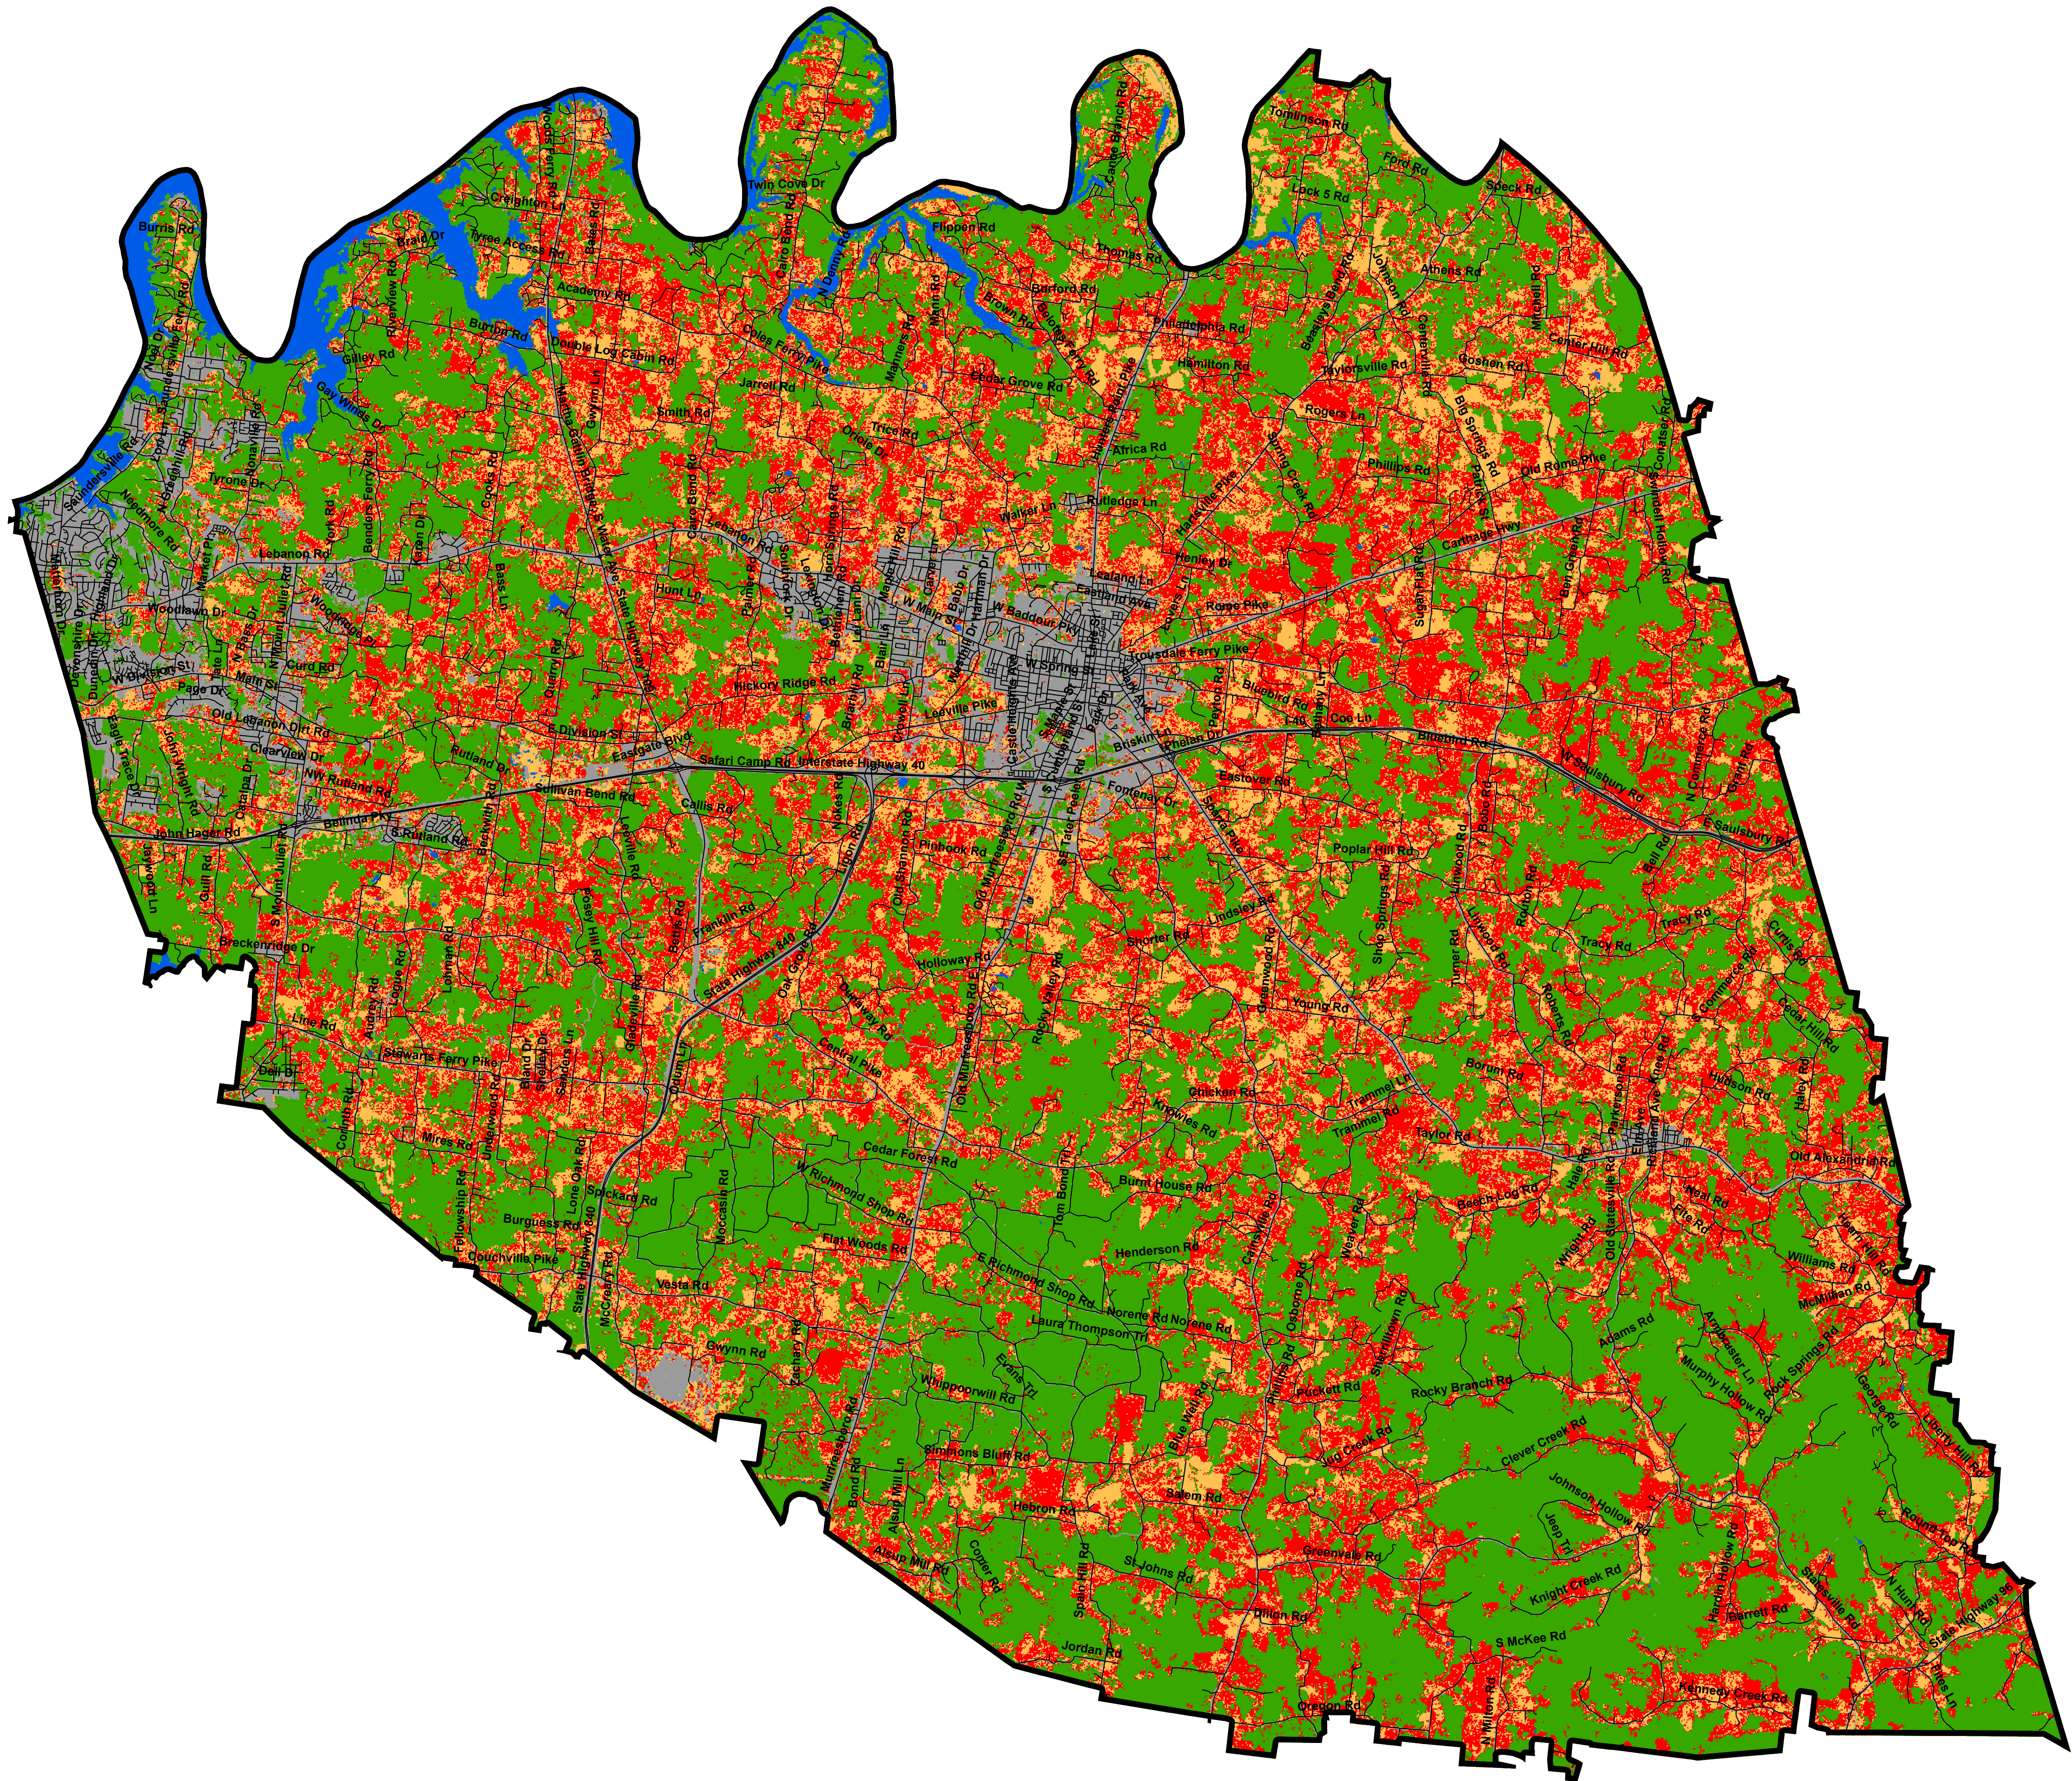

## Digital Scholarship @ Tennessee State University

---

Land Use Maps

Cooperative Extension

---

2021

### Wilson County Tennessee Land Use

Richard Link

*Tennessee State University*

Follow this and additional works at: <https://digitalscholarship.tnstate.edu/land-use-maps>

---

#### Recommended Citation

Link, Richard, "Wilson County Tennessee Land Use" (2021). *Land Use Maps*. 95.  
<https://digitalscholarship.tnstate.edu/land-use-maps/95>

This Map is brought to you for free and open access by the Cooperative Extension at Digital Scholarship @ Tennessee State University. It has been accepted for inclusion in Land Use Maps by an authorized administrator of Digital Scholarship @ Tennessee State University. For more information, please contact [XGE@Tnstate.edu](mailto:XGE@Tnstate.edu).

# Wilson County Tennessee Land Use