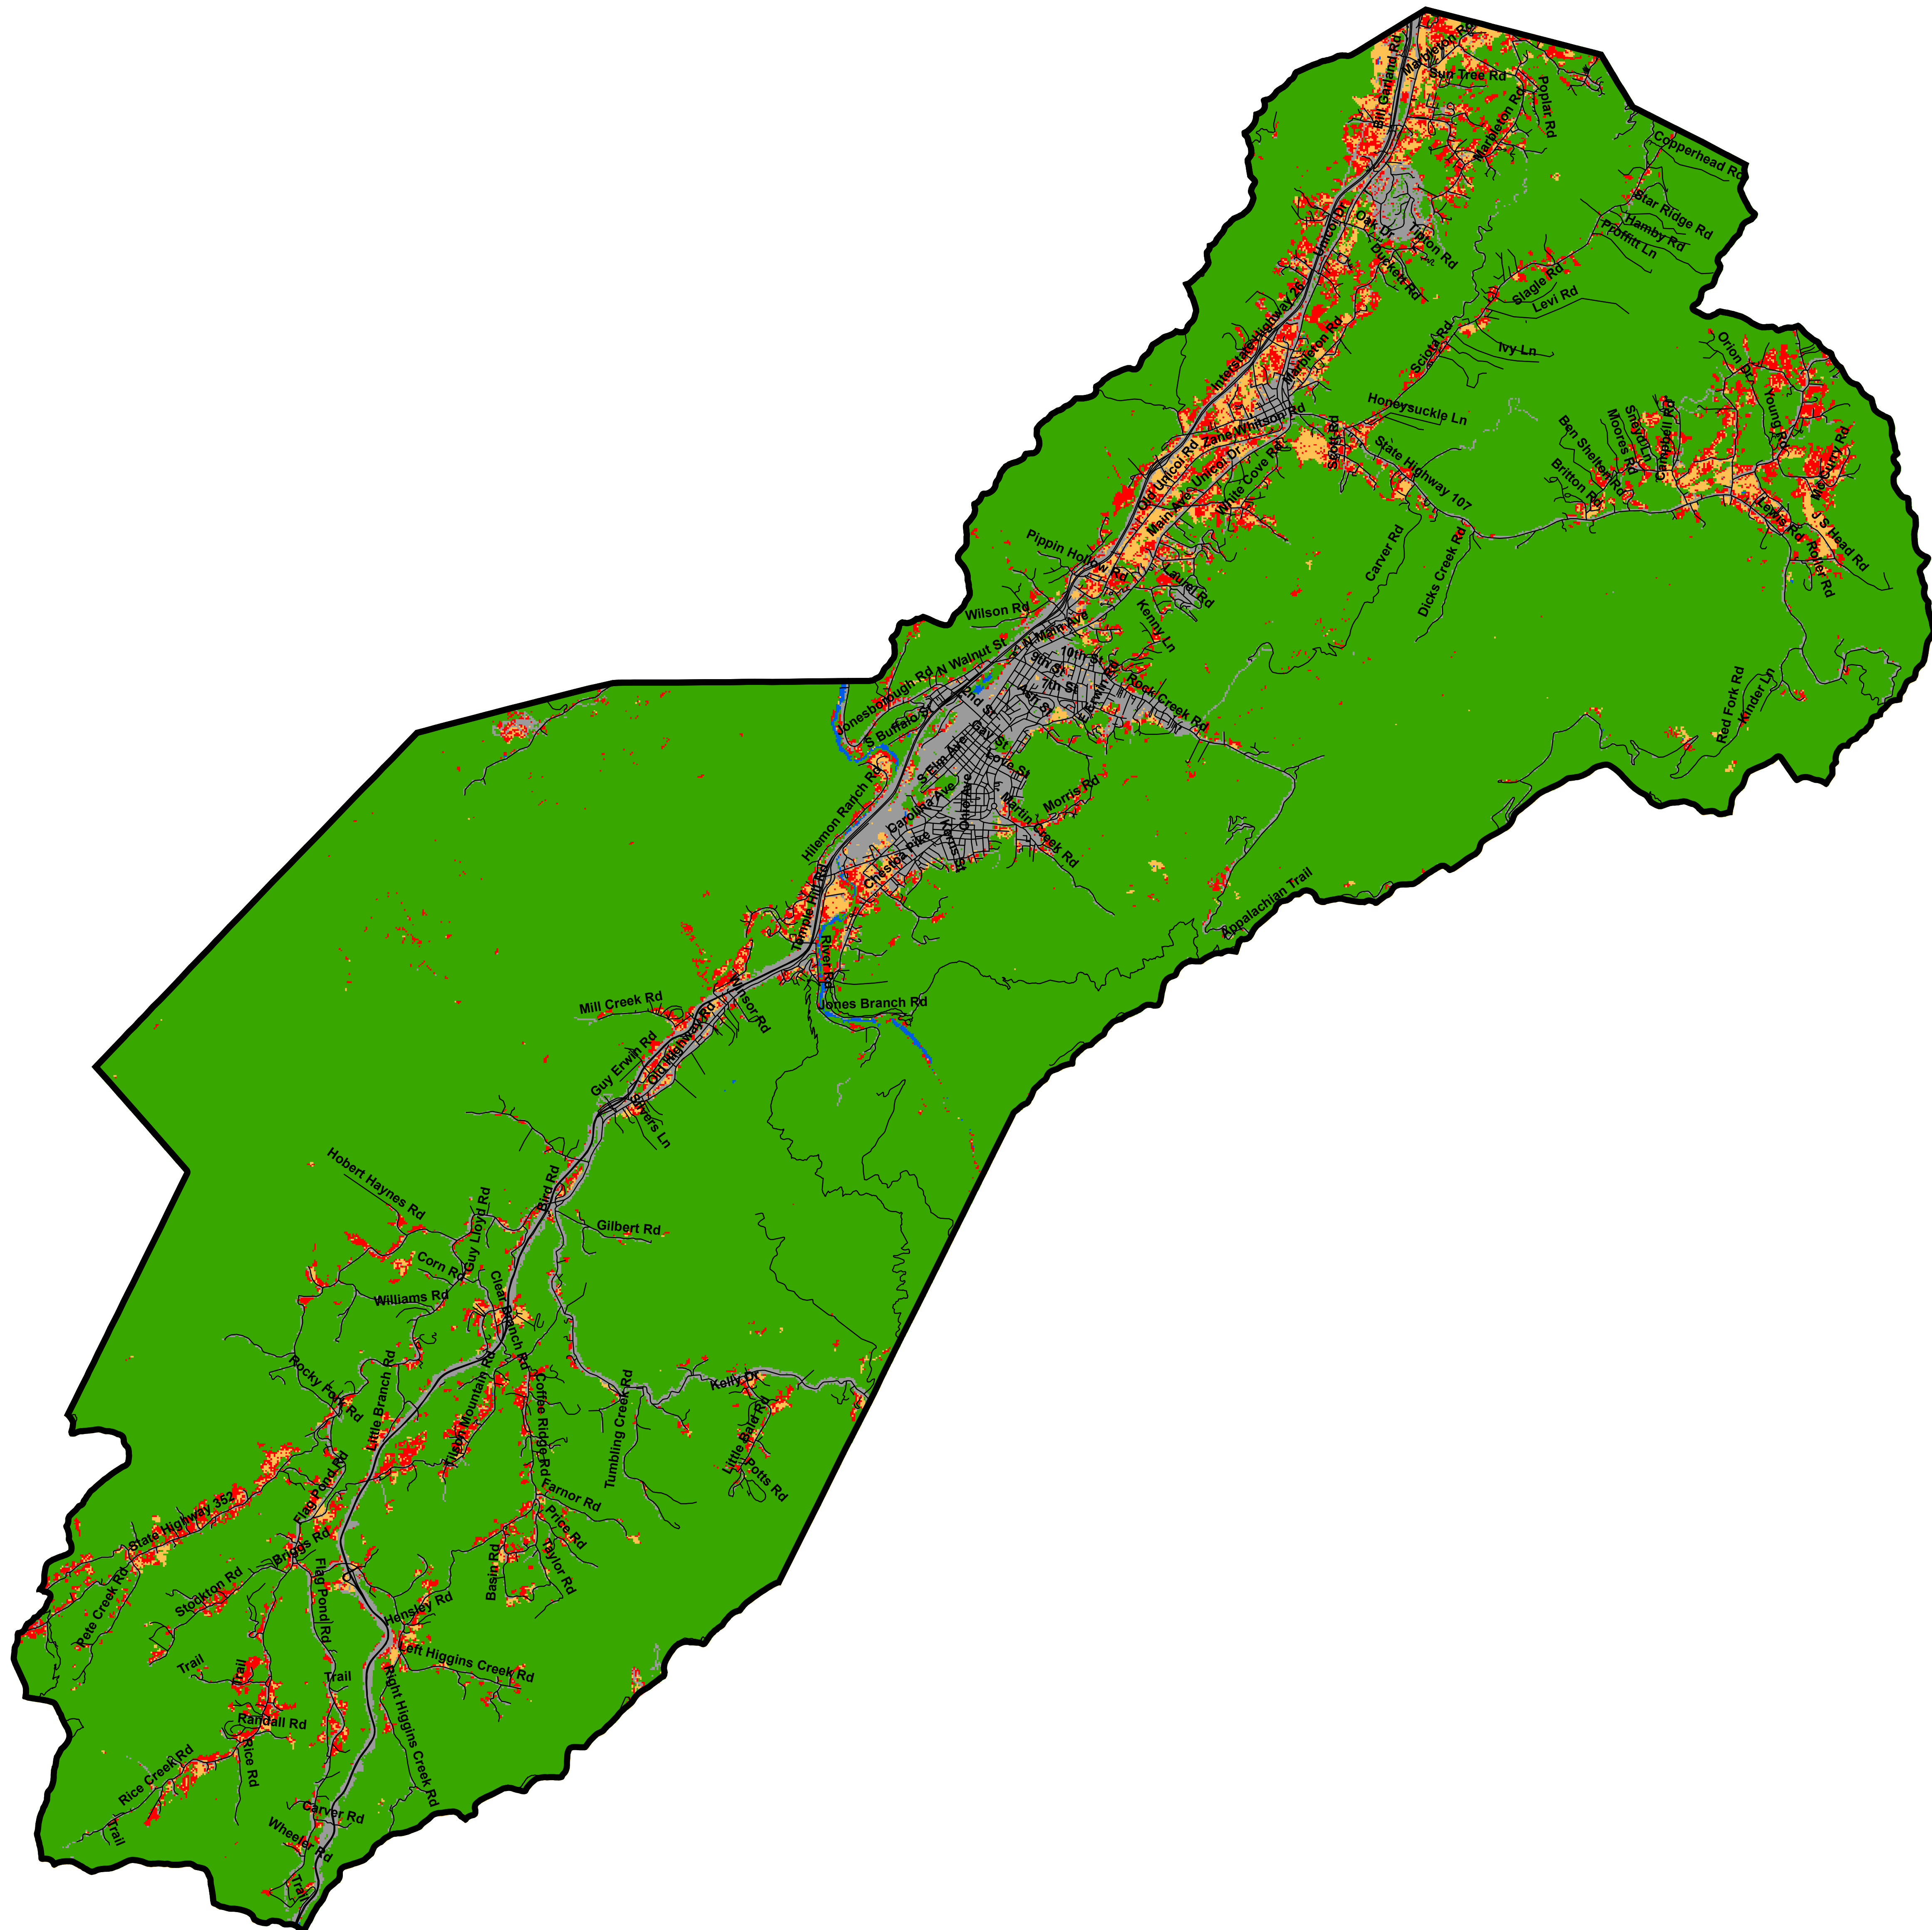

Tennessee State University

Digital Scholarship @ Tennessee State University

Land Use Maps

Cooperative Extension

2021

Unicoi County Tennessee Land Use

Richard Link

Tennessee State University

Follow this and additional works at: <https://digitalscholarship.tnstate.edu/land-use-maps>

Recommended Citation

Link, Richard, "Unicoi County Tennessee Land Use" (2021). *Land Use Maps*. 86.
<https://digitalscholarship.tnstate.edu/land-use-maps/86>

This Map is brought to you for free and open access by the Cooperative Extension at Digital Scholarship @ Tennessee State University. It has been accepted for inclusion in Land Use Maps by an authorized administrator of Digital Scholarship @ Tennessee State University. For more information, please contact XGE@Tnstate.edu.

Unicoi County Tennessee Land Use

Legend

-  Pasture/Hay
-  Cultivated Crops
-  Forest
-  Developed
-  Water