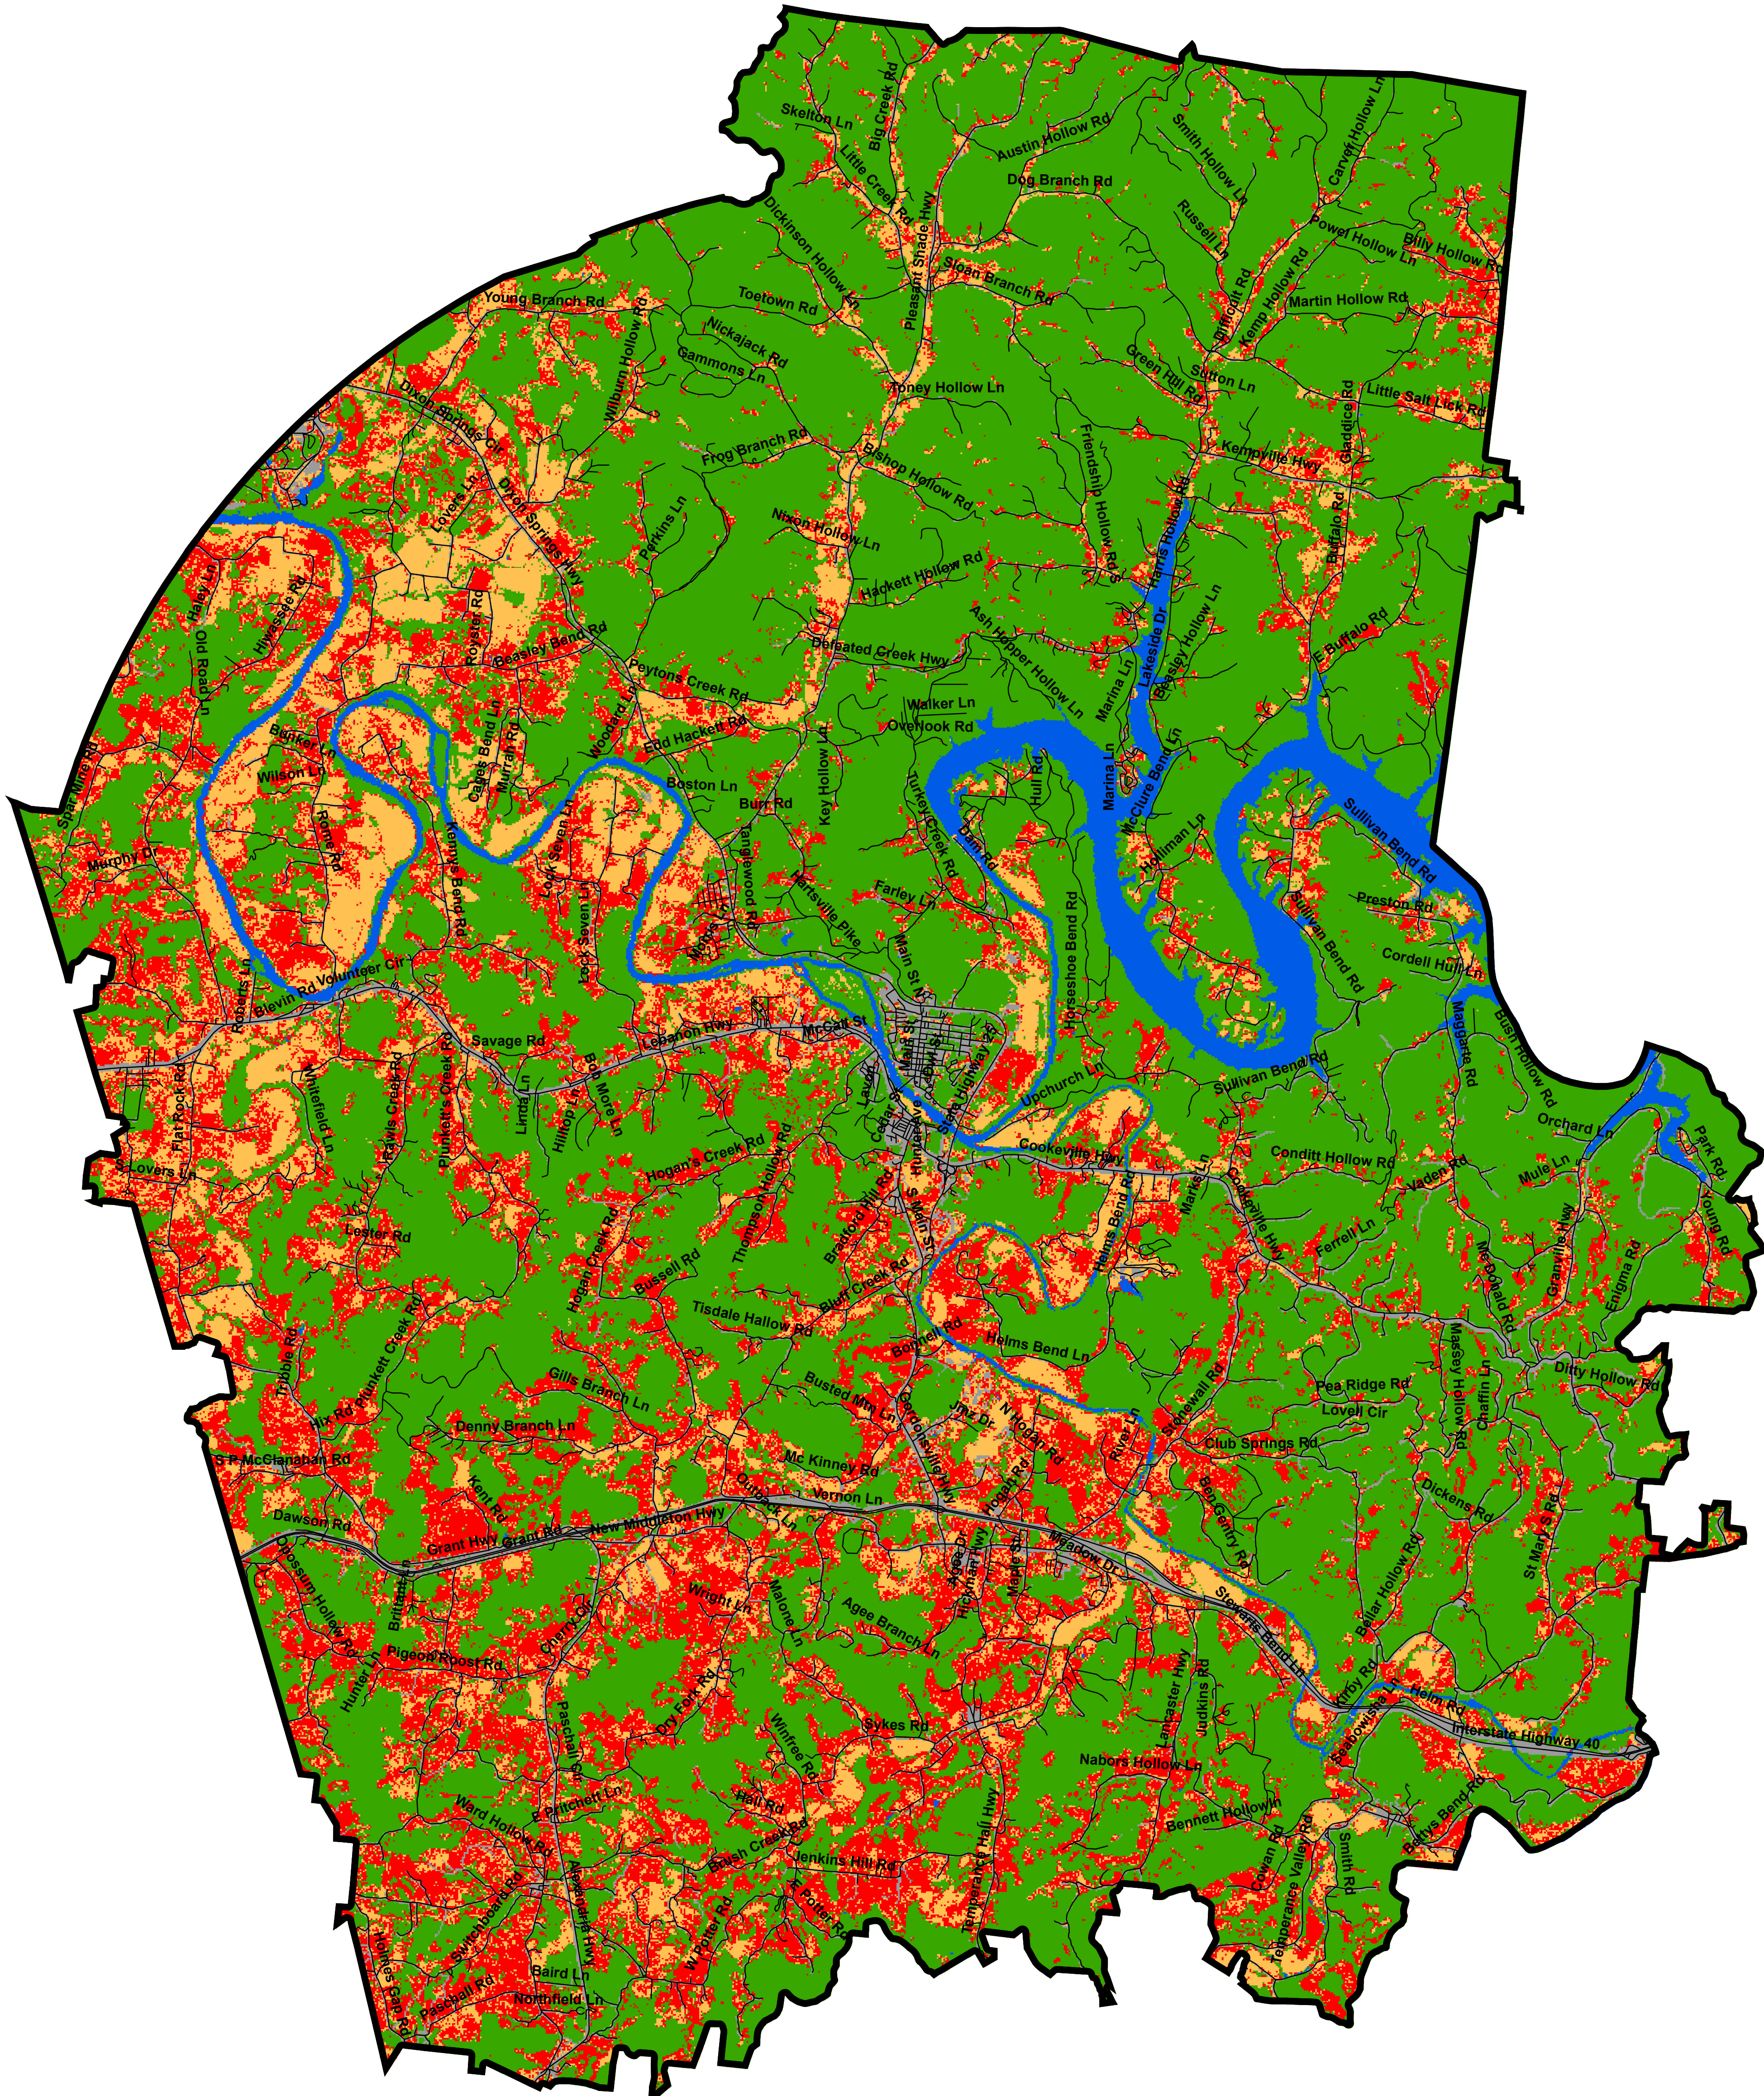

Tennessee State University

Digital Scholarship @ Tennessee State University

Land Use Maps

Cooperative Extension

2021

Smith County Tennessee Land Use

Richard Link

Tennessee State University

Follow this and additional works at: <https://digitalscholarship.tnstate.edu/land-use-maps>

Recommended Citation

Link, Richard, "Smith County Tennessee Land Use" (2021). *Land Use Maps*. 80.
<https://digitalscholarship.tnstate.edu/land-use-maps/80>

This Map is brought to you for free and open access by the Cooperative Extension at Digital Scholarship @ Tennessee State University. It has been accepted for inclusion in Land Use Maps by an authorized administrator of Digital Scholarship @ Tennessee State University. For more information, please contact XGE@Tnstate.edu.

Smith County Tennessee Land Use

Legend

- Pasture/Hay
- Cultivated Crops
- Forest
- Developed
- Water