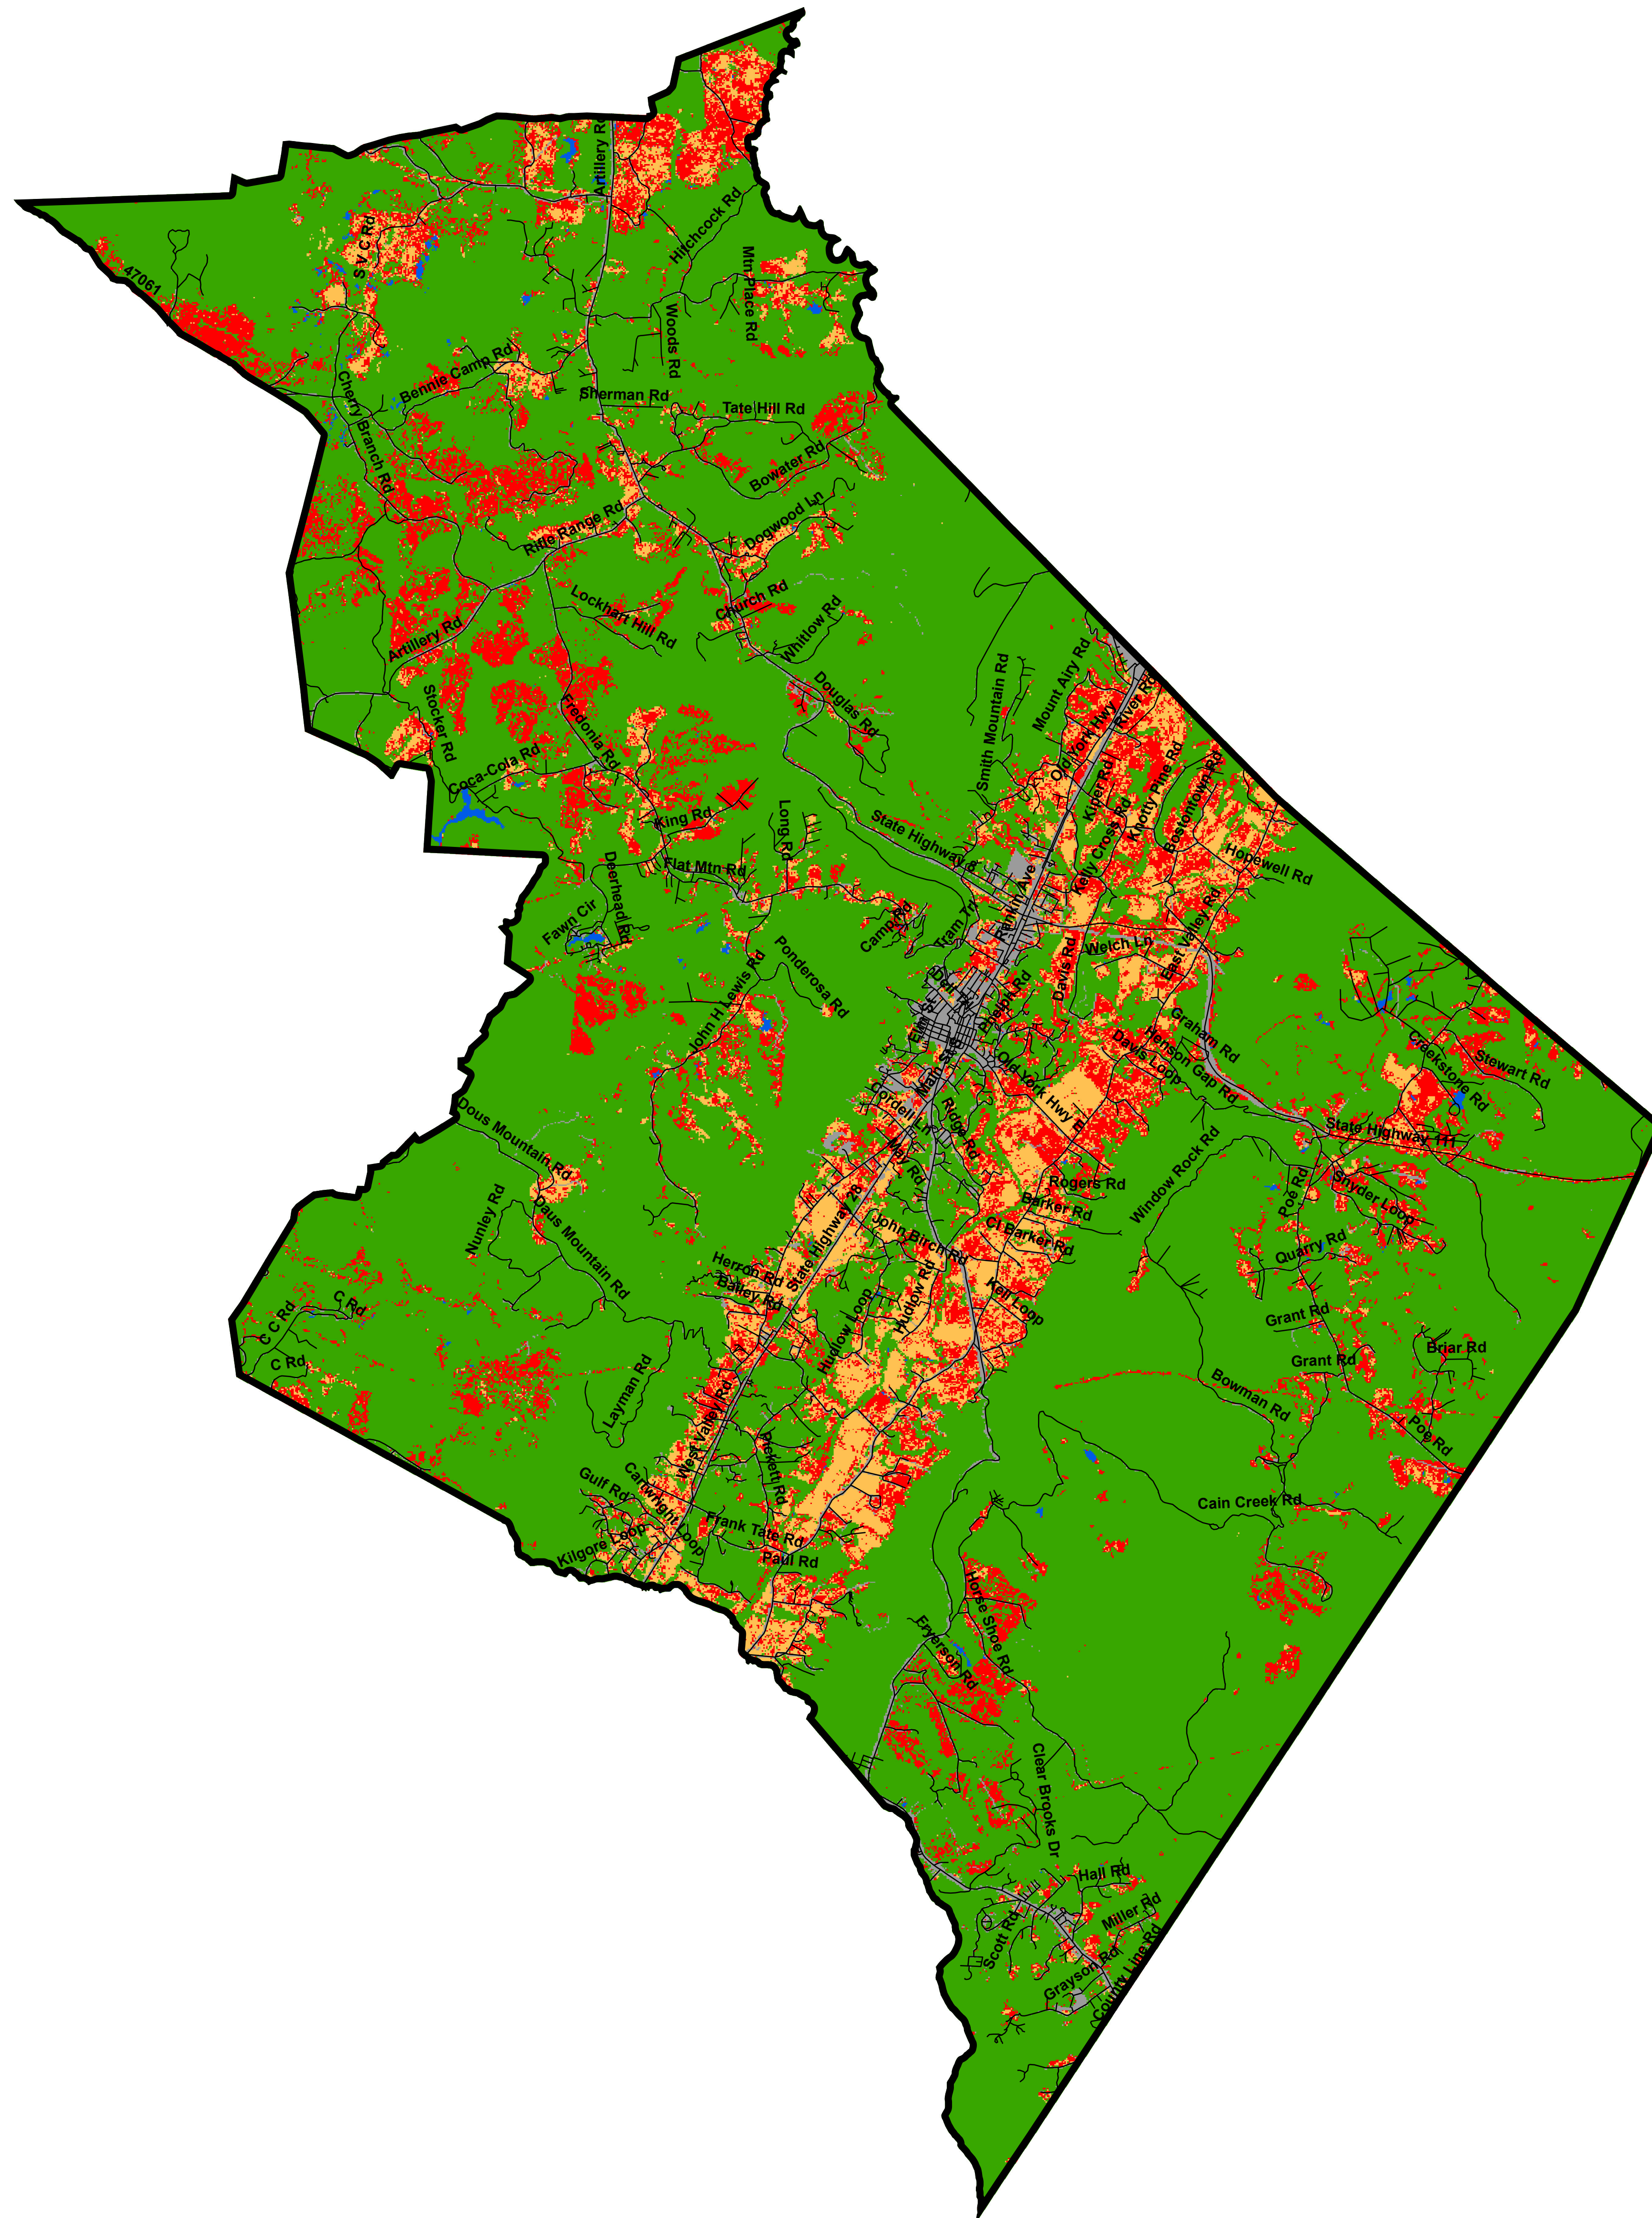

Tennessee State University

Digital Scholarship @ Tennessee State University

Land Use Maps

Cooperative Extension

2021

Sequatchie County Tennessee Land Use

Richard Link

Tennessee State University

Follow this and additional works at: <https://digitalscholarship.tnstate.edu/land-use-maps>

Recommended Citation

Link, Richard, "Sequatchie County Tennessee Land Use" (2021). *Land Use Maps*. 77.
<https://digitalscholarship.tnstate.edu/land-use-maps/77>

This Map is brought to you for free and open access by the Cooperative Extension at Digital Scholarship @ Tennessee State University. It has been accepted for inclusion in Land Use Maps by an authorized administrator of Digital Scholarship @ Tennessee State University. For more information, please contact XGE@Tnstate.edu.

Sequatchie County Tennessee Land Use

Legend

-  Pasture/Hay
-  Cultivated Crops
-  Forest
-  Developed
-  Water