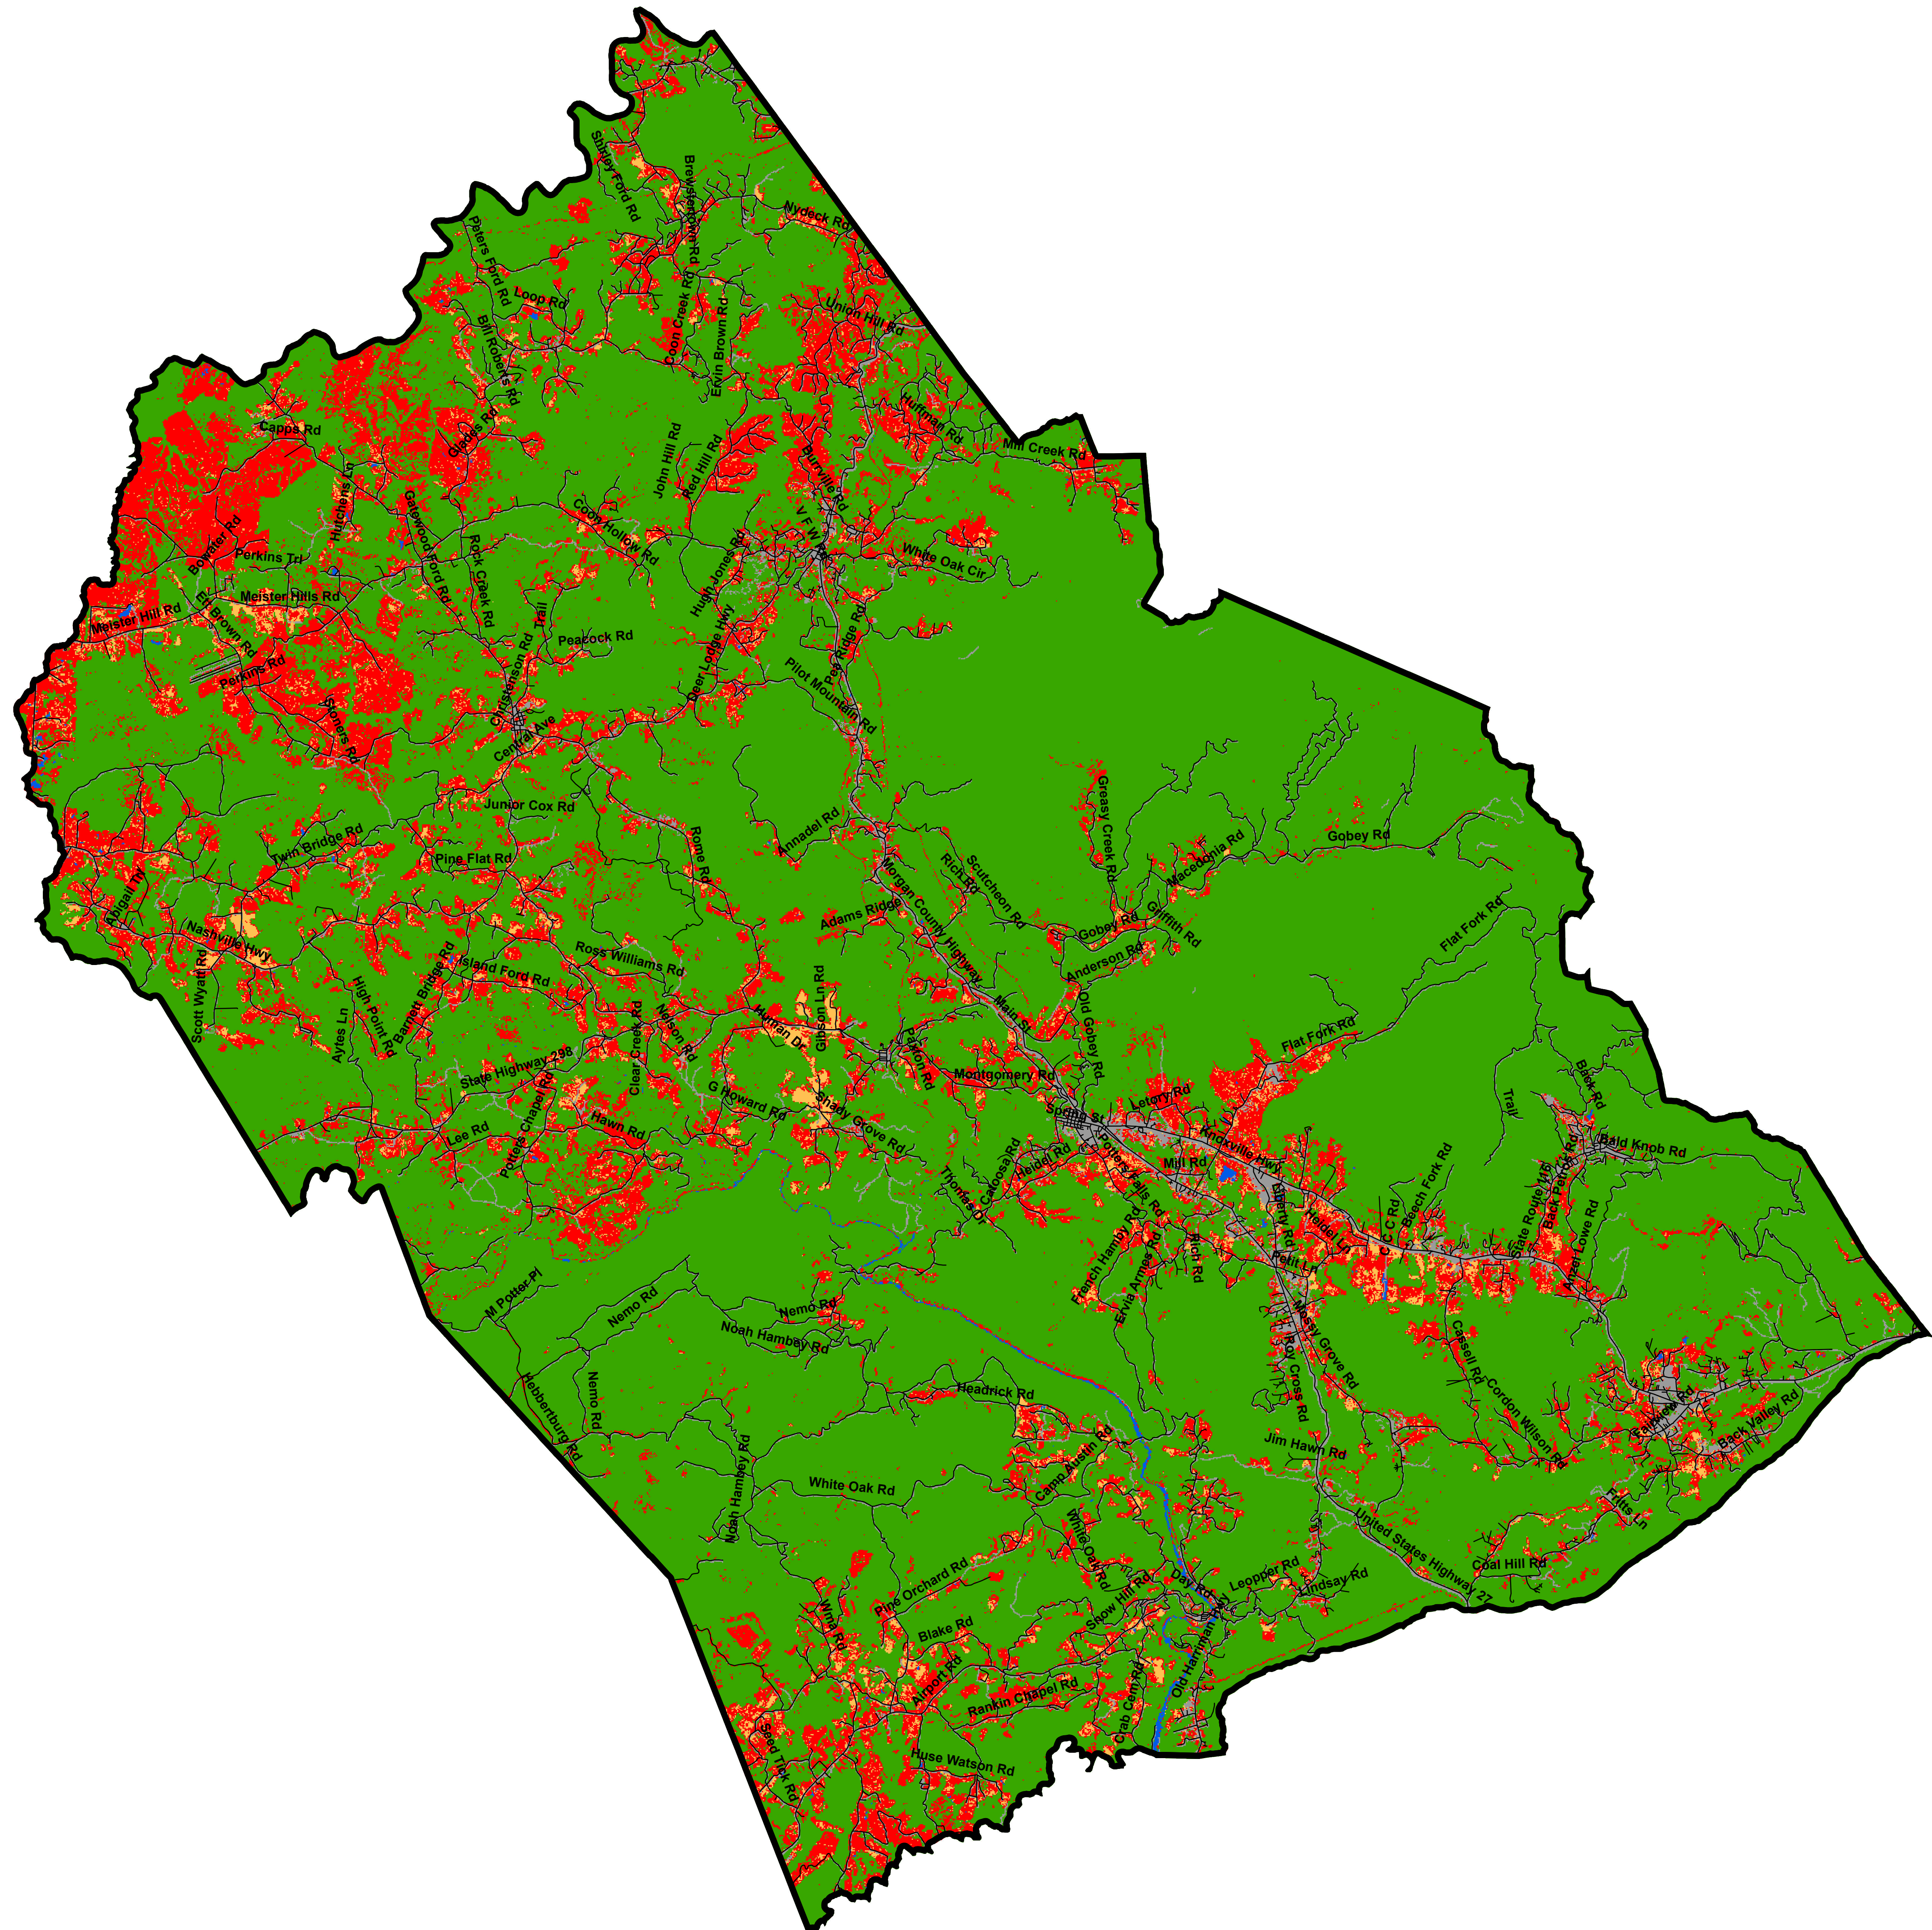

Tennessee State University

Digital Scholarship @ Tennessee State University

Land Use Maps

Cooperative Extension

2021

Morgan County Tennessee Land Use

Richard Link

Tennessee State University

Follow this and additional works at: <https://digitalscholarship.tnstate.edu/land-use-maps>

Recommended Citation

Link, Richard, "Morgan County Tennessee Land Use" (2021). *Land Use Maps*. 48.
<https://digitalscholarship.tnstate.edu/land-use-maps/48>

This Map is brought to you for free and open access by the Cooperative Extension at Digital Scholarship @ Tennessee State University. It has been accepted for inclusion in Land Use Maps by an authorized administrator of Digital Scholarship @ Tennessee State University. For more information, please contact XGE@Tnstate.edu.

Morgan County Tennessee Land Use

Legend

-  Pasture/Hay
-  Cultivated Crops
-  Forest
-  Developed
-  Water