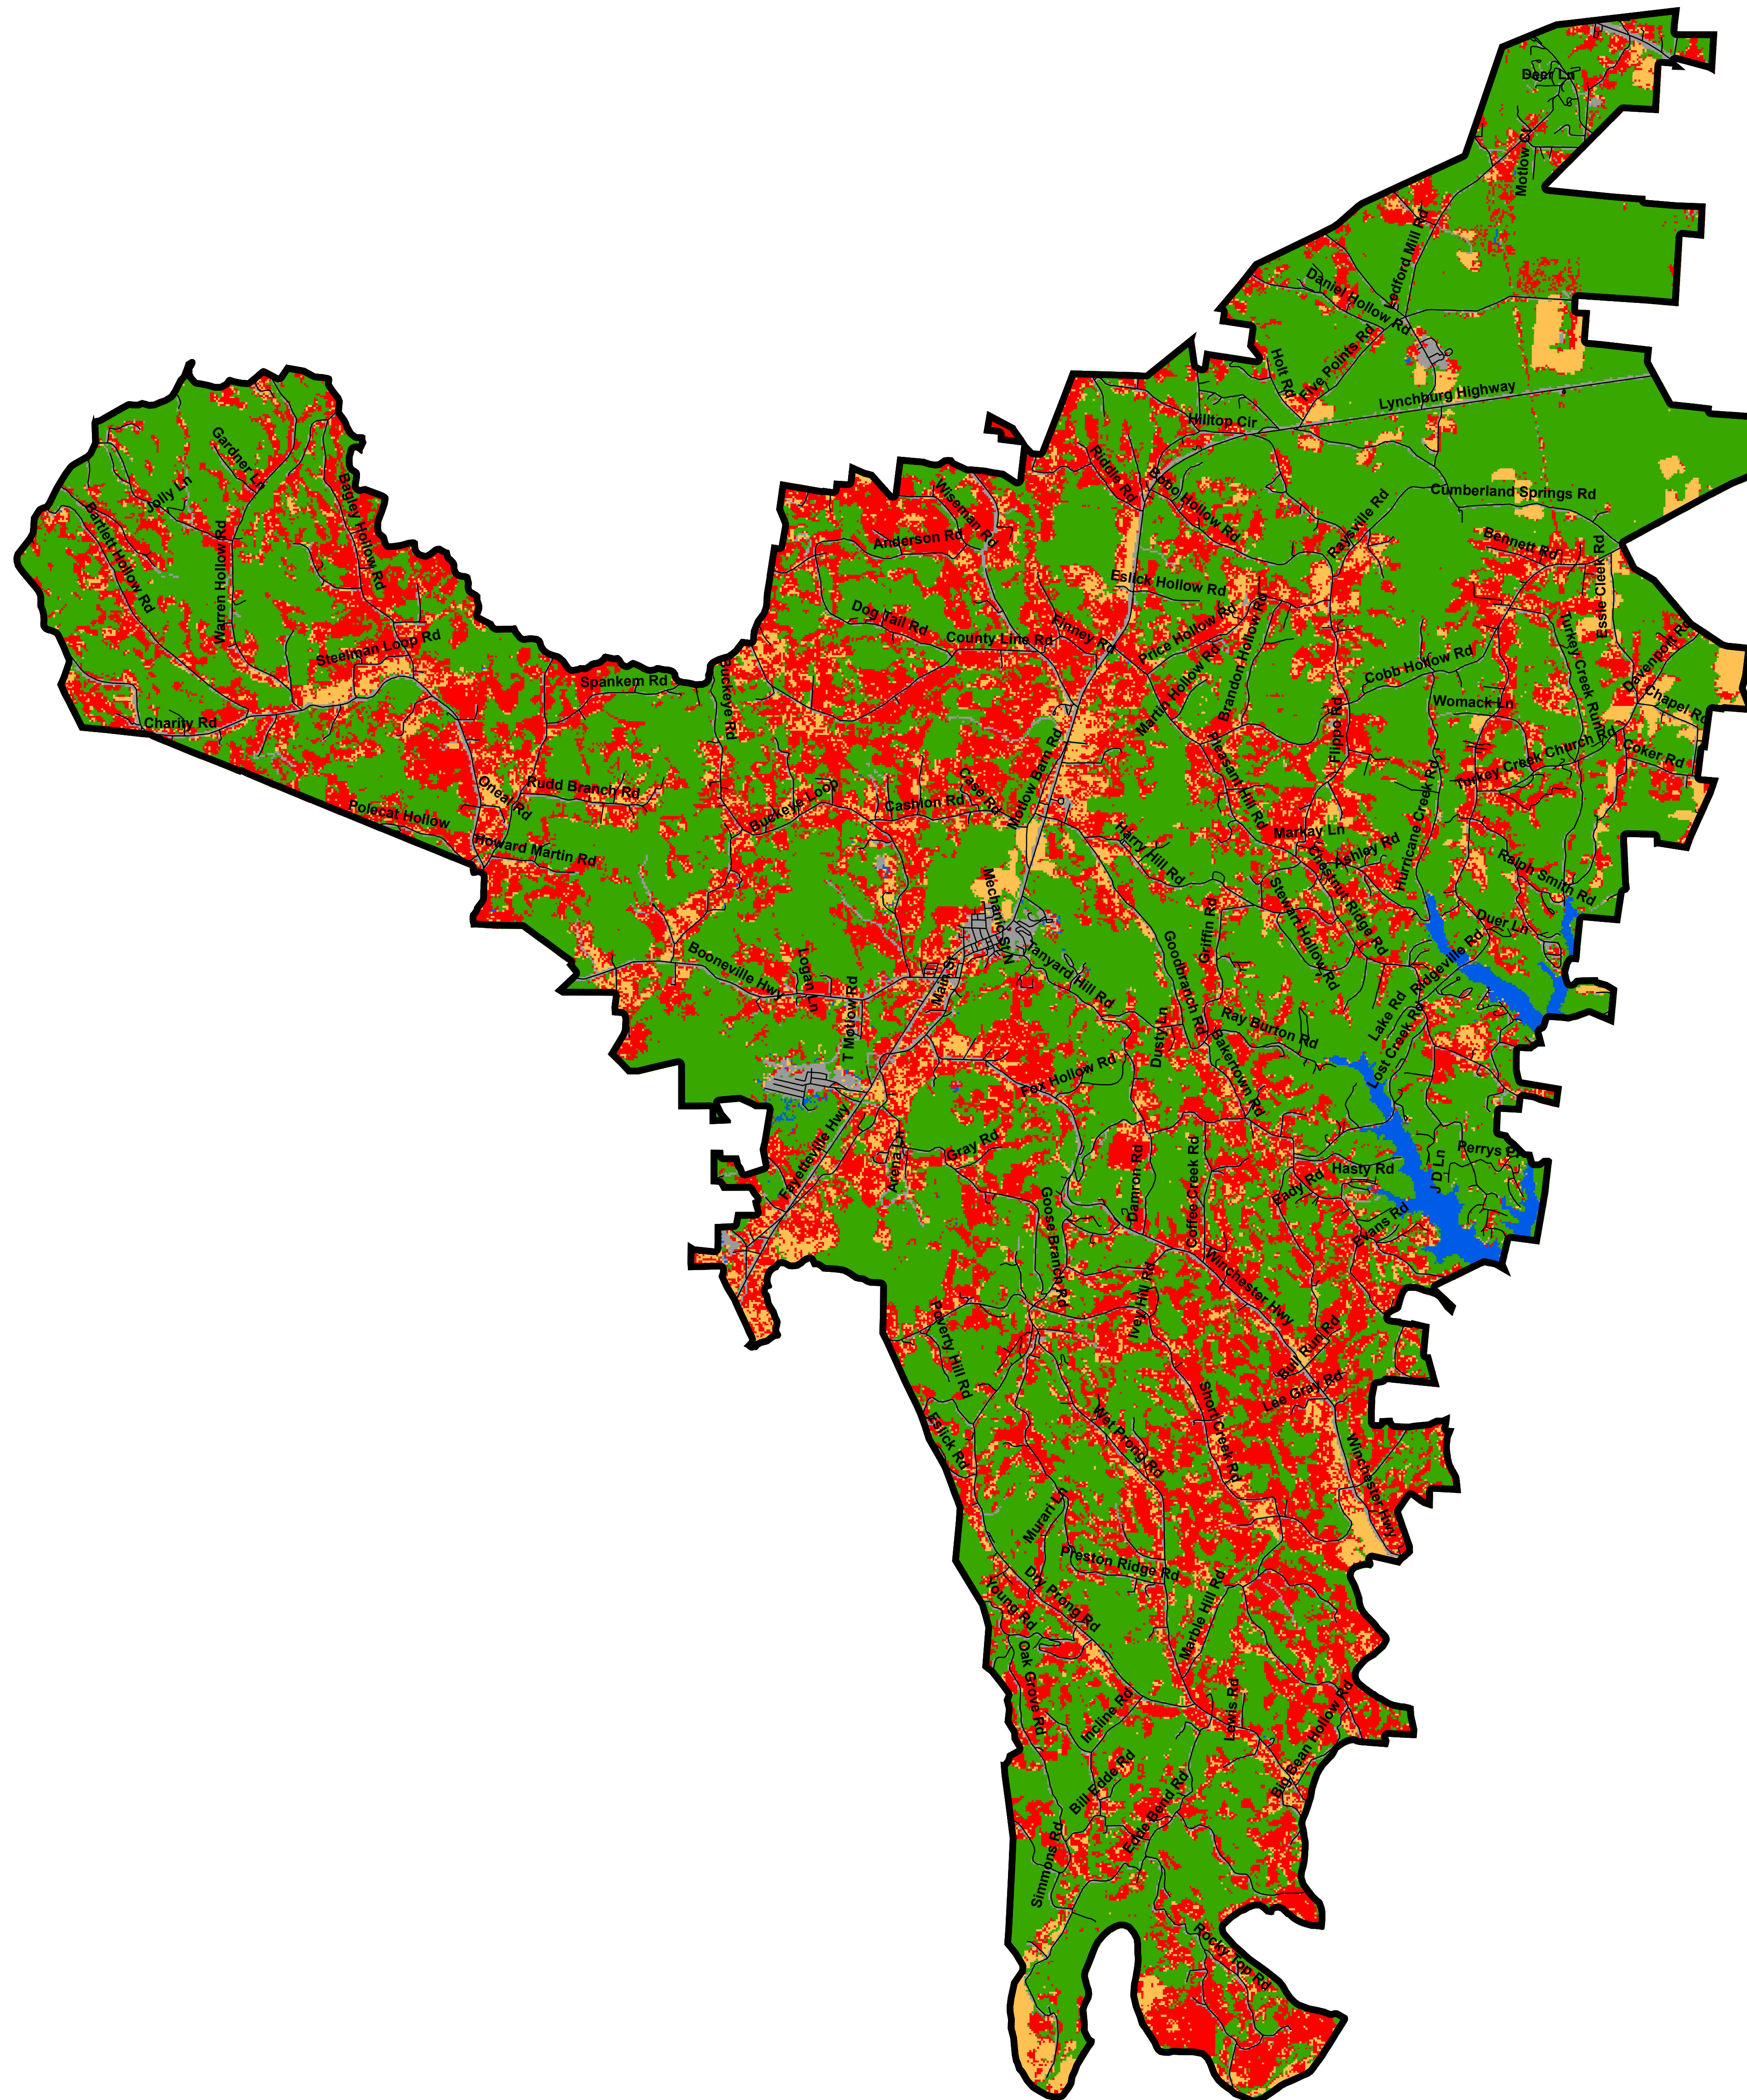

### Moore County Tennessee Land Use

Richard Link

*Tennessee State University*

Follow this and additional works at: <https://digitalscholarship.tnstate.edu/land-use-maps>

---

#### Recommended Citation

Link, Richard, "Moore County Tennessee Land Use" (2021). *Land Use Maps*. 49.  
<https://digitalscholarship.tnstate.edu/land-use-maps/49>

This Map is brought to you for free and open access by the Cooperative Extension at Digital Scholarship @ Tennessee State University. It has been accepted for inclusion in Land Use Maps by an authorized administrator of Digital Scholarship @ Tennessee State University. For more information, please contact [XGE@Tnstate.edu](mailto:XGE@Tnstate.edu).

# Moore County Tennessee Land Use

## Legend

- Pasture/Hay
- Cultivated Crops
- Forest
- Developed
- Water