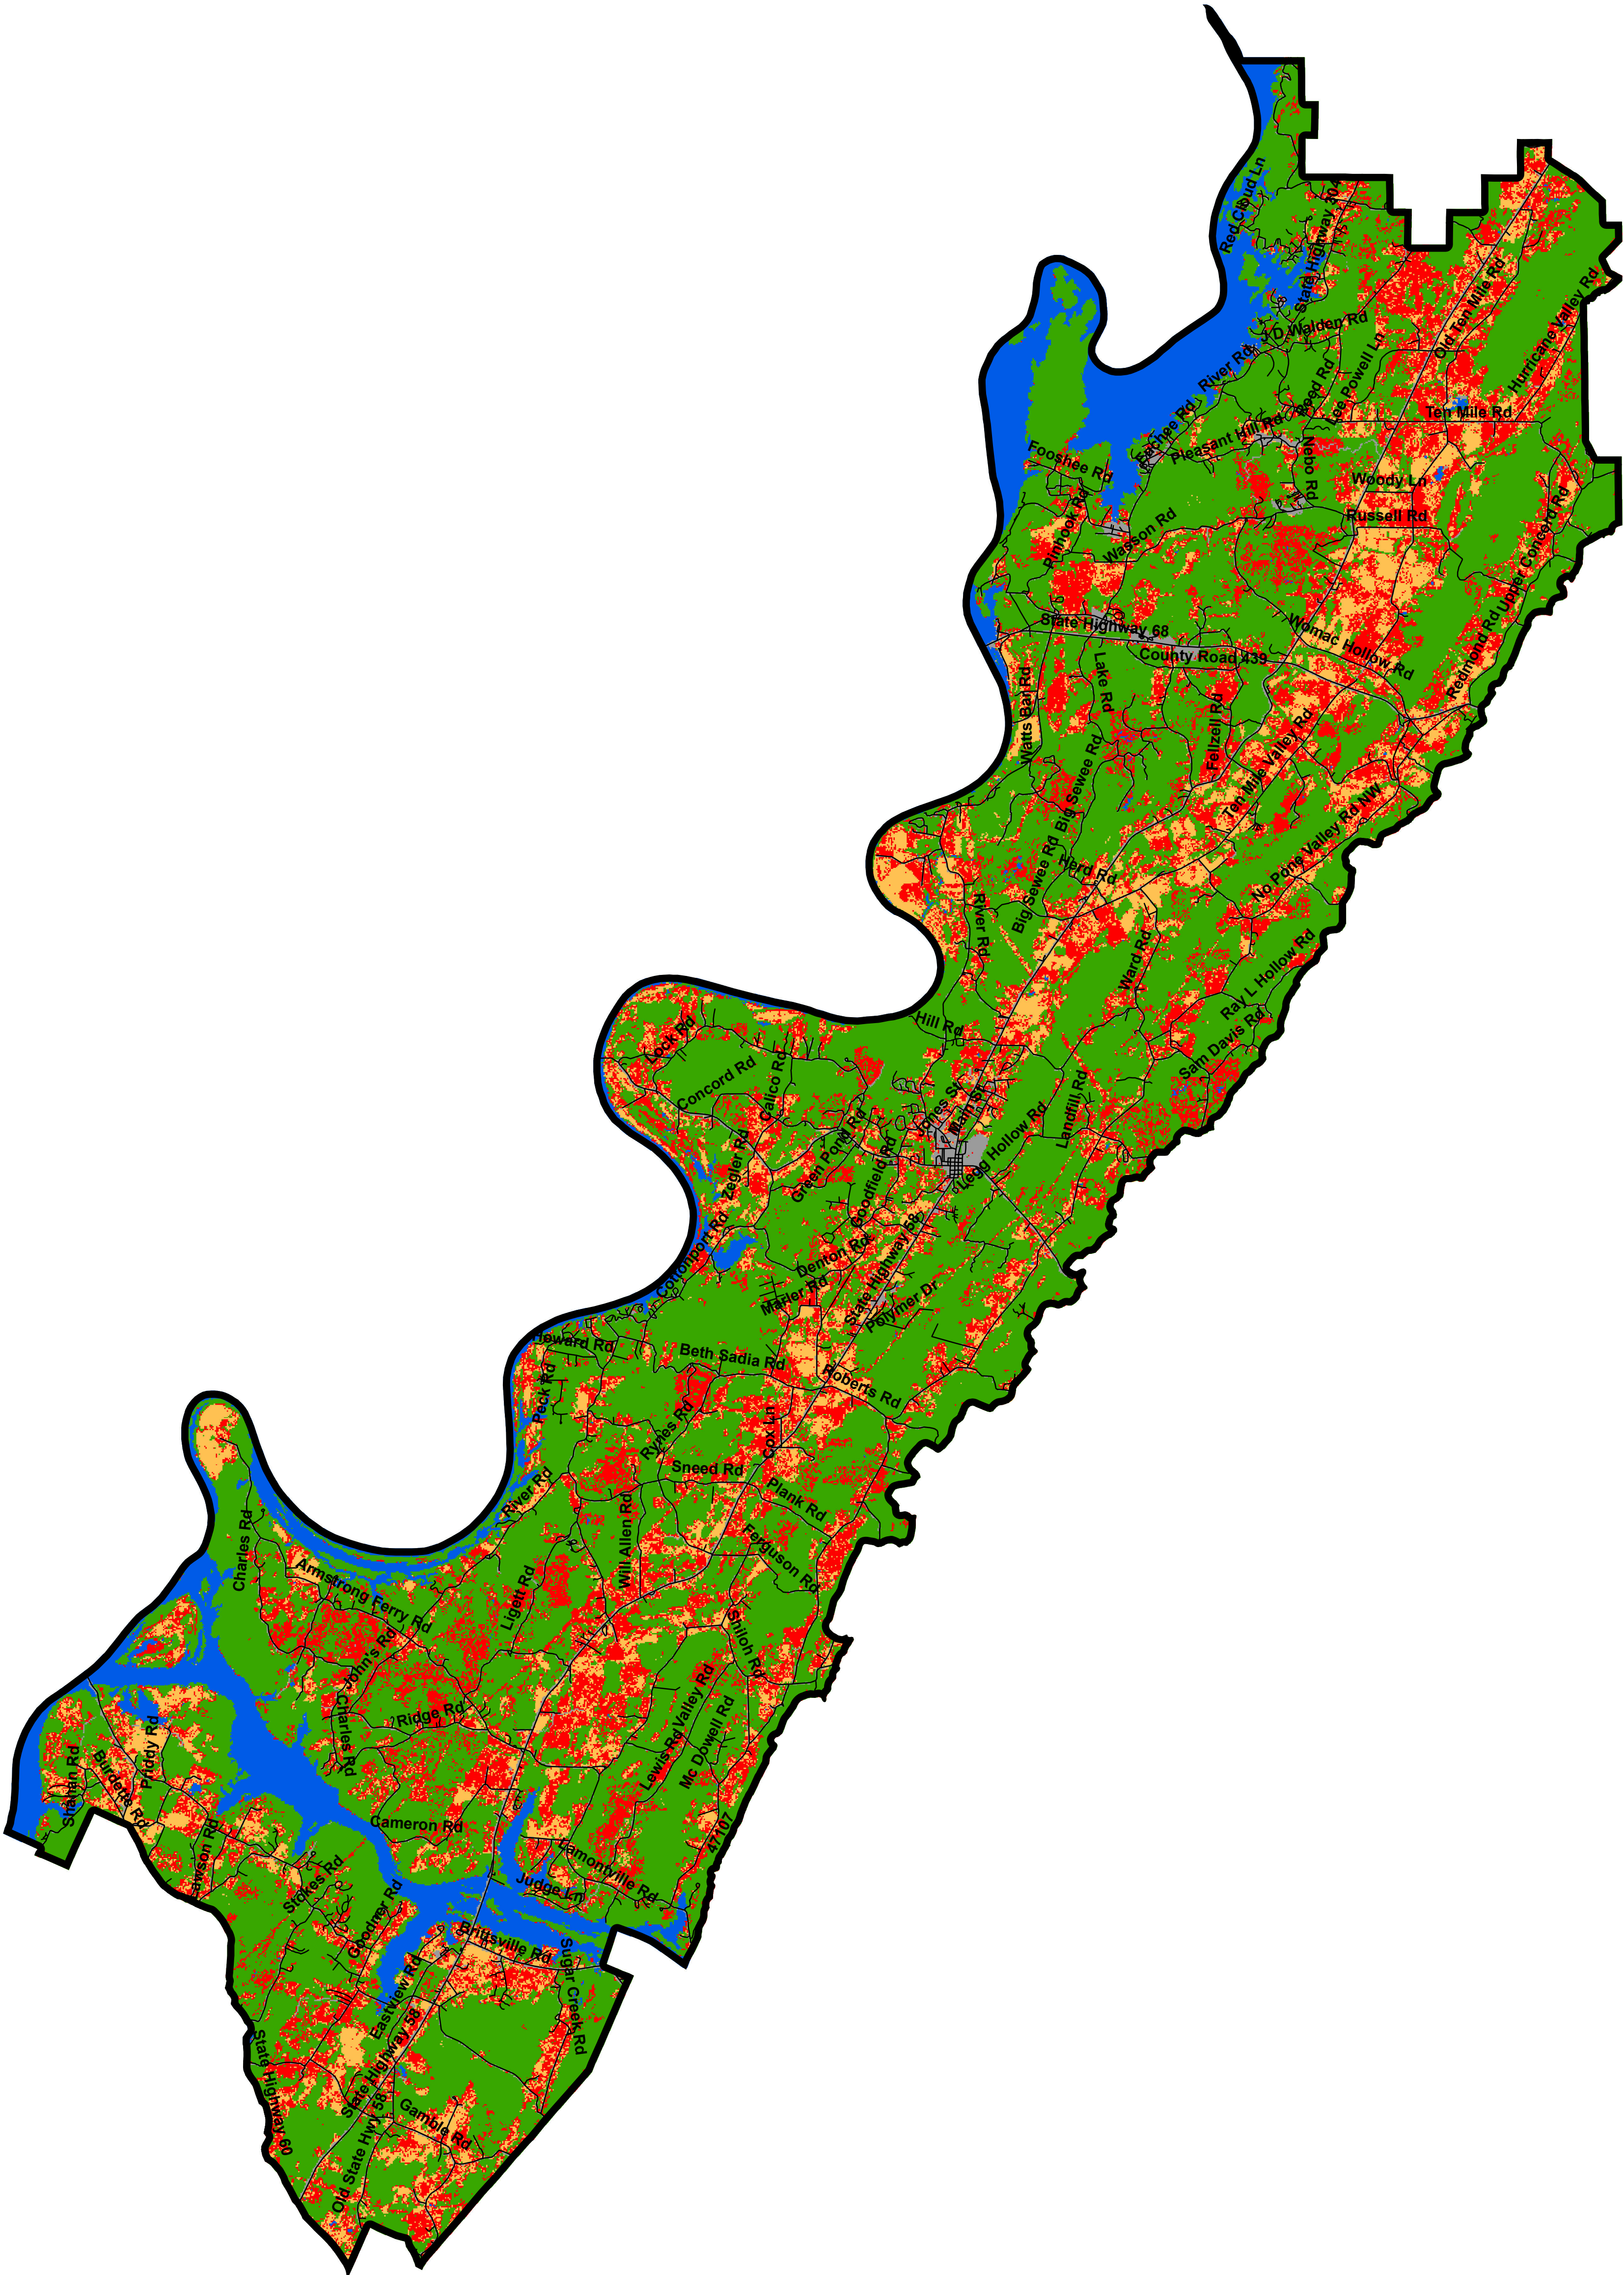

## Digital Scholarship @ Tennessee State University

---

Land Use Maps

Cooperative Extension

---

2021

### Meigs County Tennessee Land Use

Richard Link

*Tennessee State University*

Follow this and additional works at: <https://digitalscholarship.tnstate.edu/land-use-maps>

---

#### Recommended Citation

Link, Richard, "Meigs County Tennessee Land Use" (2021). *Land Use Maps*. 52.  
<https://digitalscholarship.tnstate.edu/land-use-maps/52>

This Map is brought to you for free and open access by the Cooperative Extension at Digital Scholarship @ Tennessee State University. It has been accepted for inclusion in Land Use Maps by an authorized administrator of Digital Scholarship @ Tennessee State University. For more information, please contact [XGE@Tnstate.edu](mailto:XGE@Tnstate.edu).

## Legend

- Pasture/Hay
- Cultivated Crops
- Forest
- Developed
- Water