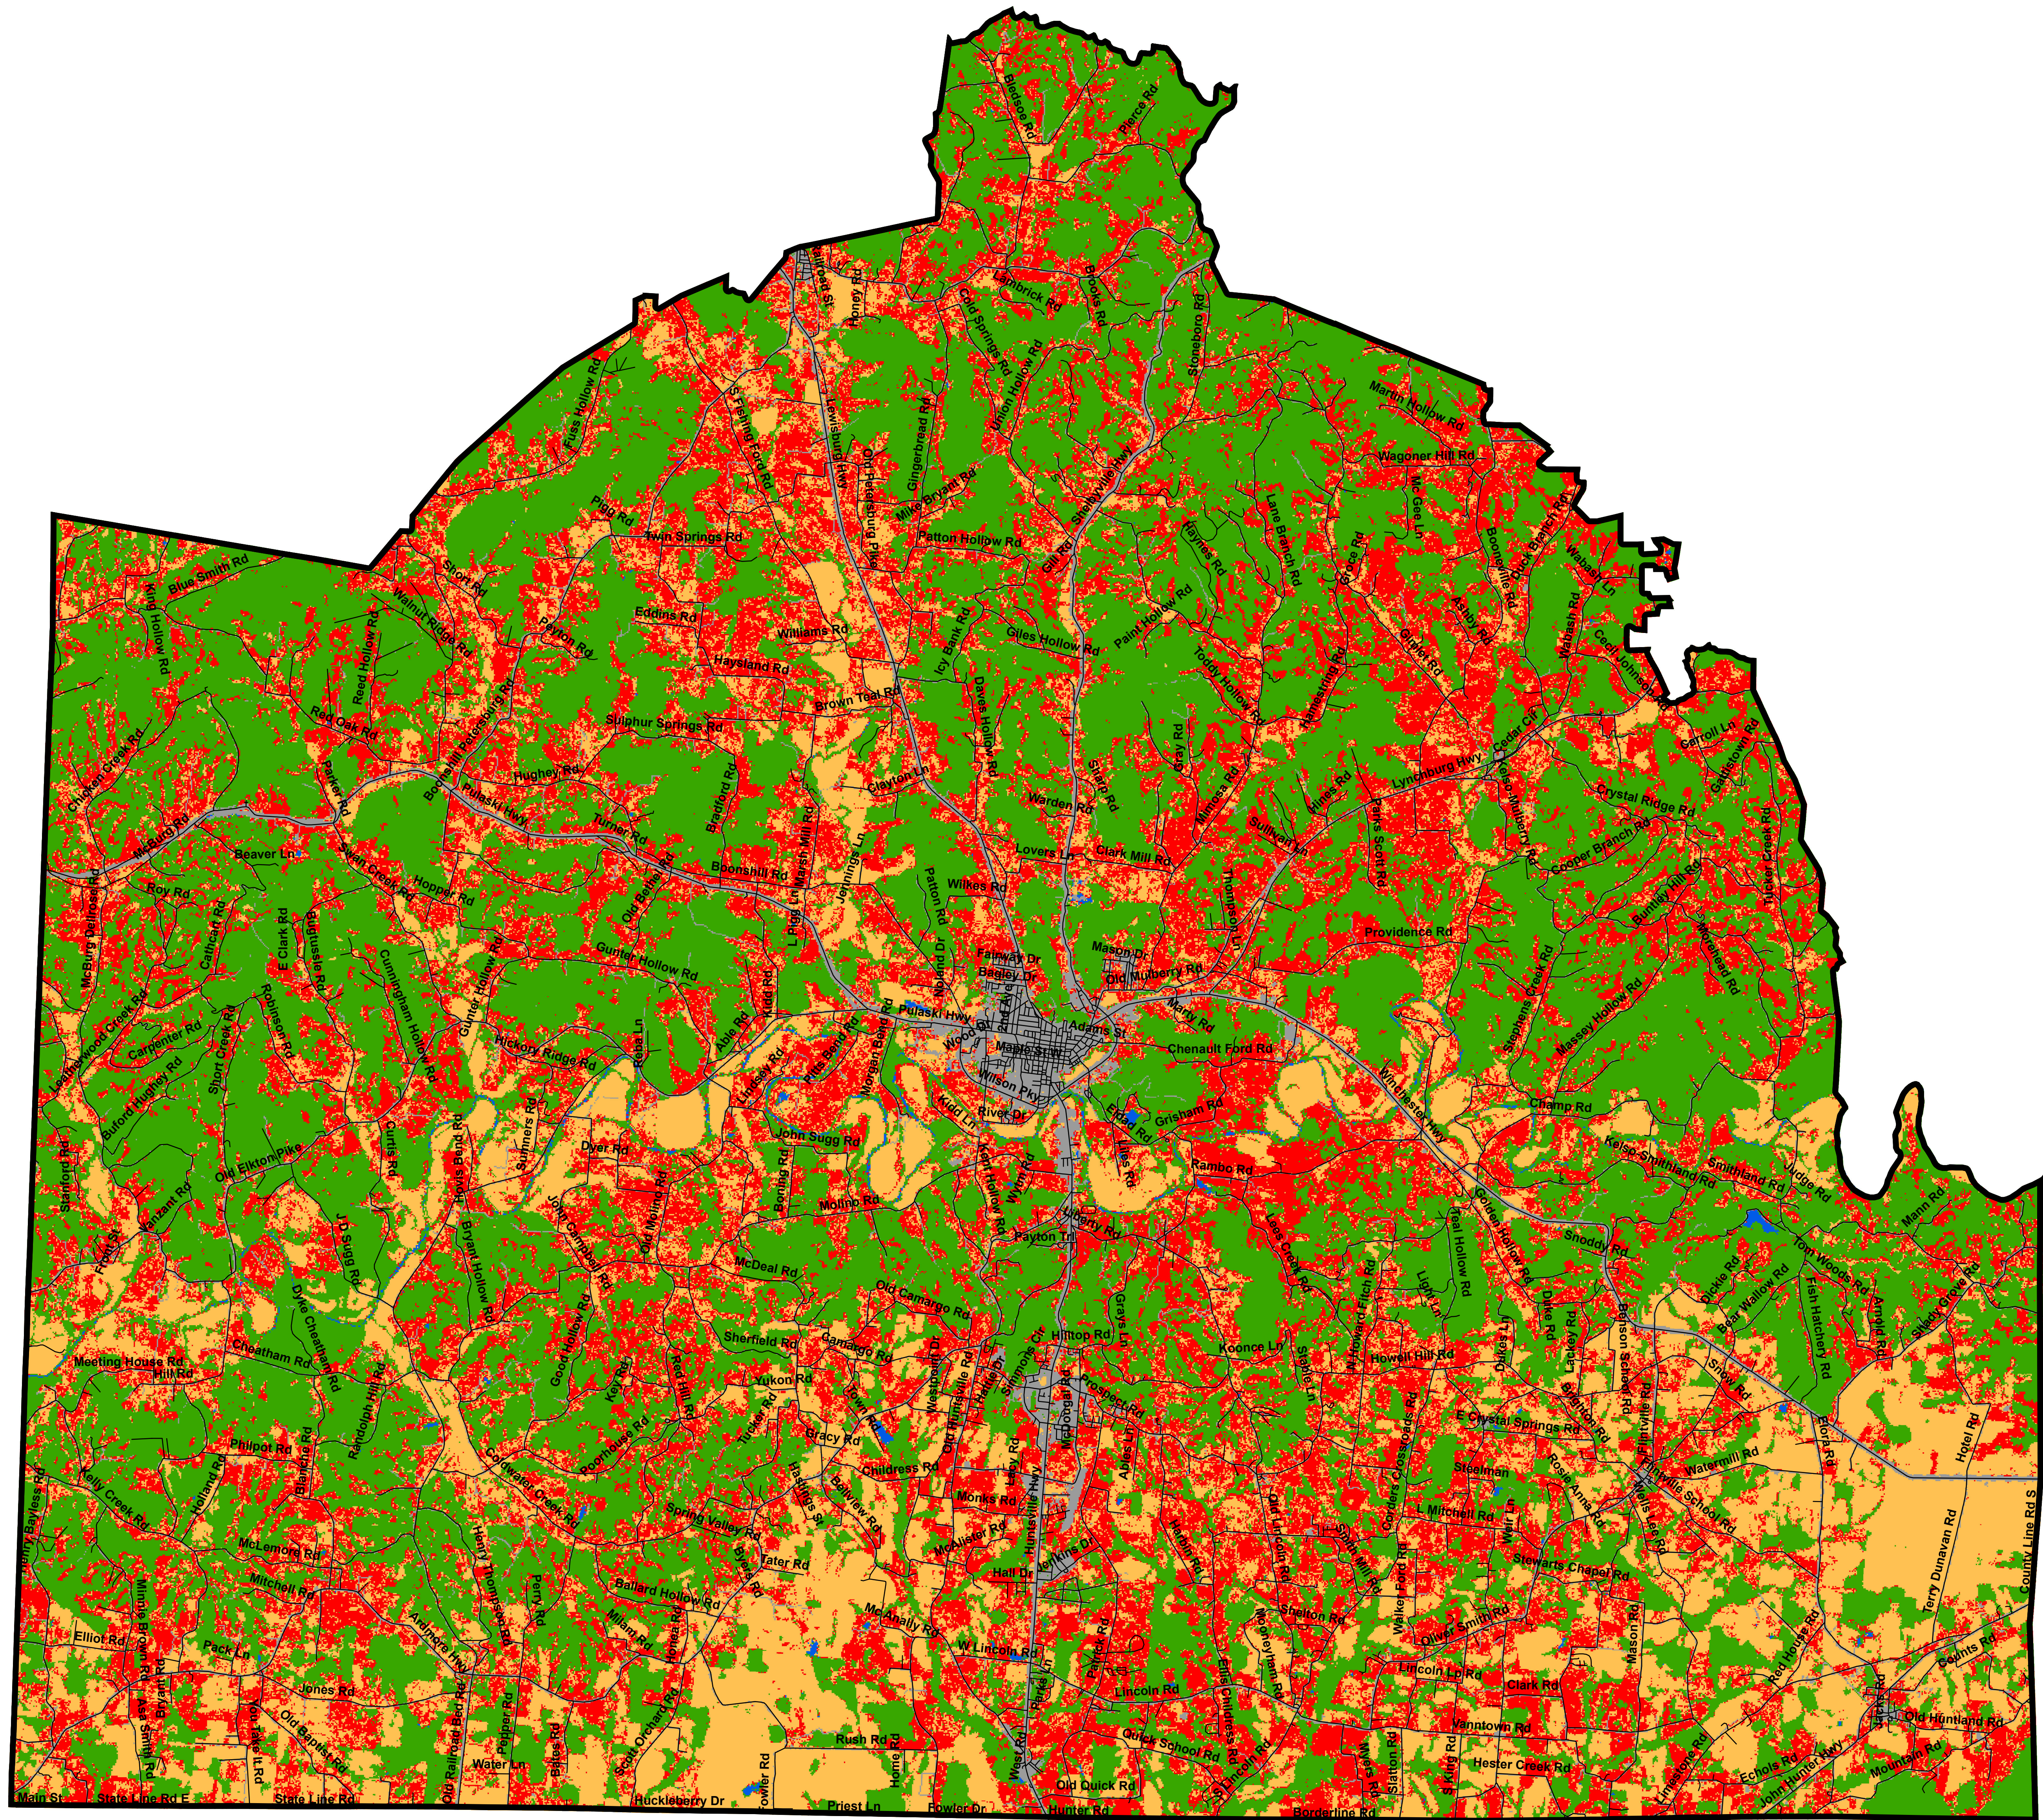

## Digital Scholarship @ Tennessee State University

---

Land Use Maps

Cooperative Extension

---

2021

### Lincoln County Tennessee Land Use

Richard Link

*Tennessee State University*

Follow this and additional works at: <https://digitalscholarship.tnstate.edu/land-use-maps>

---

#### Recommended Citation

Link, Richard, "Lincoln County Tennessee Land Use" (2021). *Land Use Maps*. 61.  
<https://digitalscholarship.tnstate.edu/land-use-maps/61>

This Map is brought to you for free and open access by the Cooperative Extension at Digital Scholarship @ Tennessee State University. It has been accepted for inclusion in Land Use Maps by an authorized administrator of Digital Scholarship @ Tennessee State University. For more information, please contact [XGE@Tnstate.edu](mailto:XGE@Tnstate.edu).

# Lincoln County Tennessee Land Use