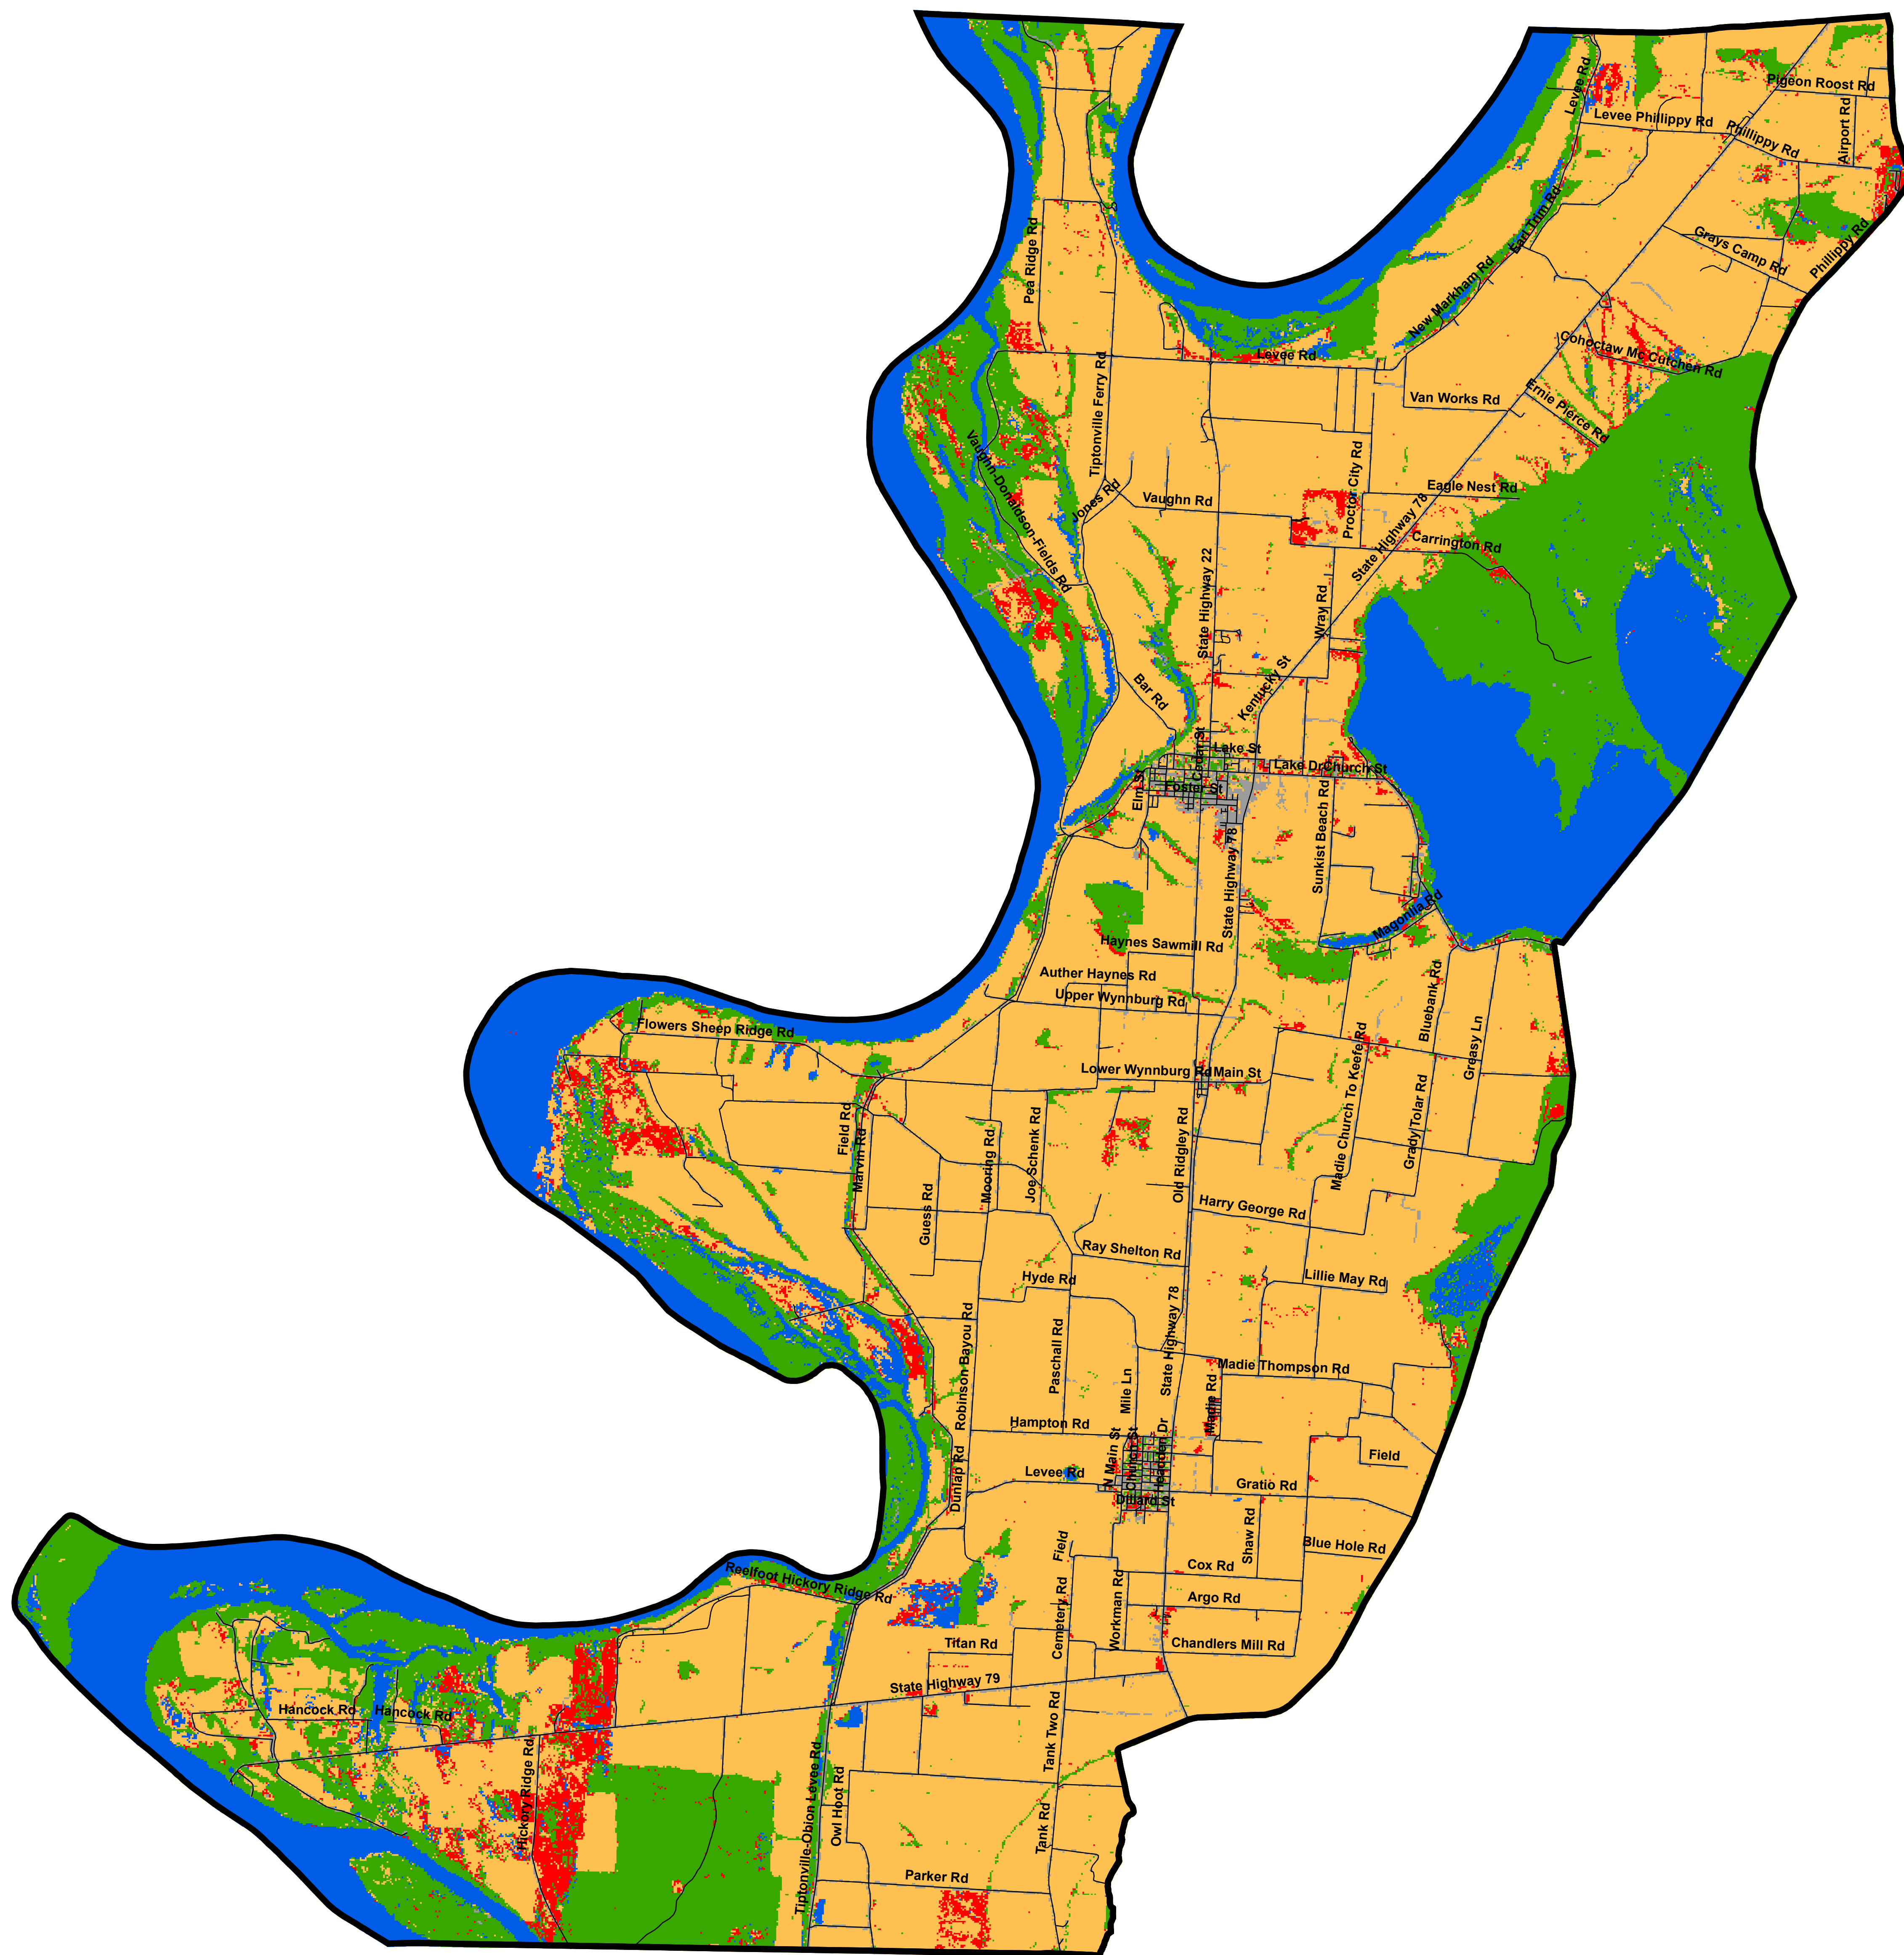

### Lake County Tennessee Land Use

Richard Link

*Tennessee State University*

Follow this and additional works at: <https://digitalscholarship.tnstate.edu/land-use-maps>

---

#### Recommended Citation

Link, Richard, "Lake County Tennessee Land Use" (2021). *Land Use Maps*. 65.  
<https://digitalscholarship.tnstate.edu/land-use-maps/65>

This Map is brought to you for free and open access by the Cooperative Extension at Digital Scholarship @ Tennessee State University. It has been accepted for inclusion in Land Use Maps by an authorized administrator of Digital Scholarship @ Tennessee State University. For more information, please contact [XGE@Tnstate.edu](mailto:XGE@Tnstate.edu).

# Lake County Tennessee Land Use

## Legend

-  Pasture/Hay
-  Cultivated Crops
-  Forest
-  Developed
-  Water