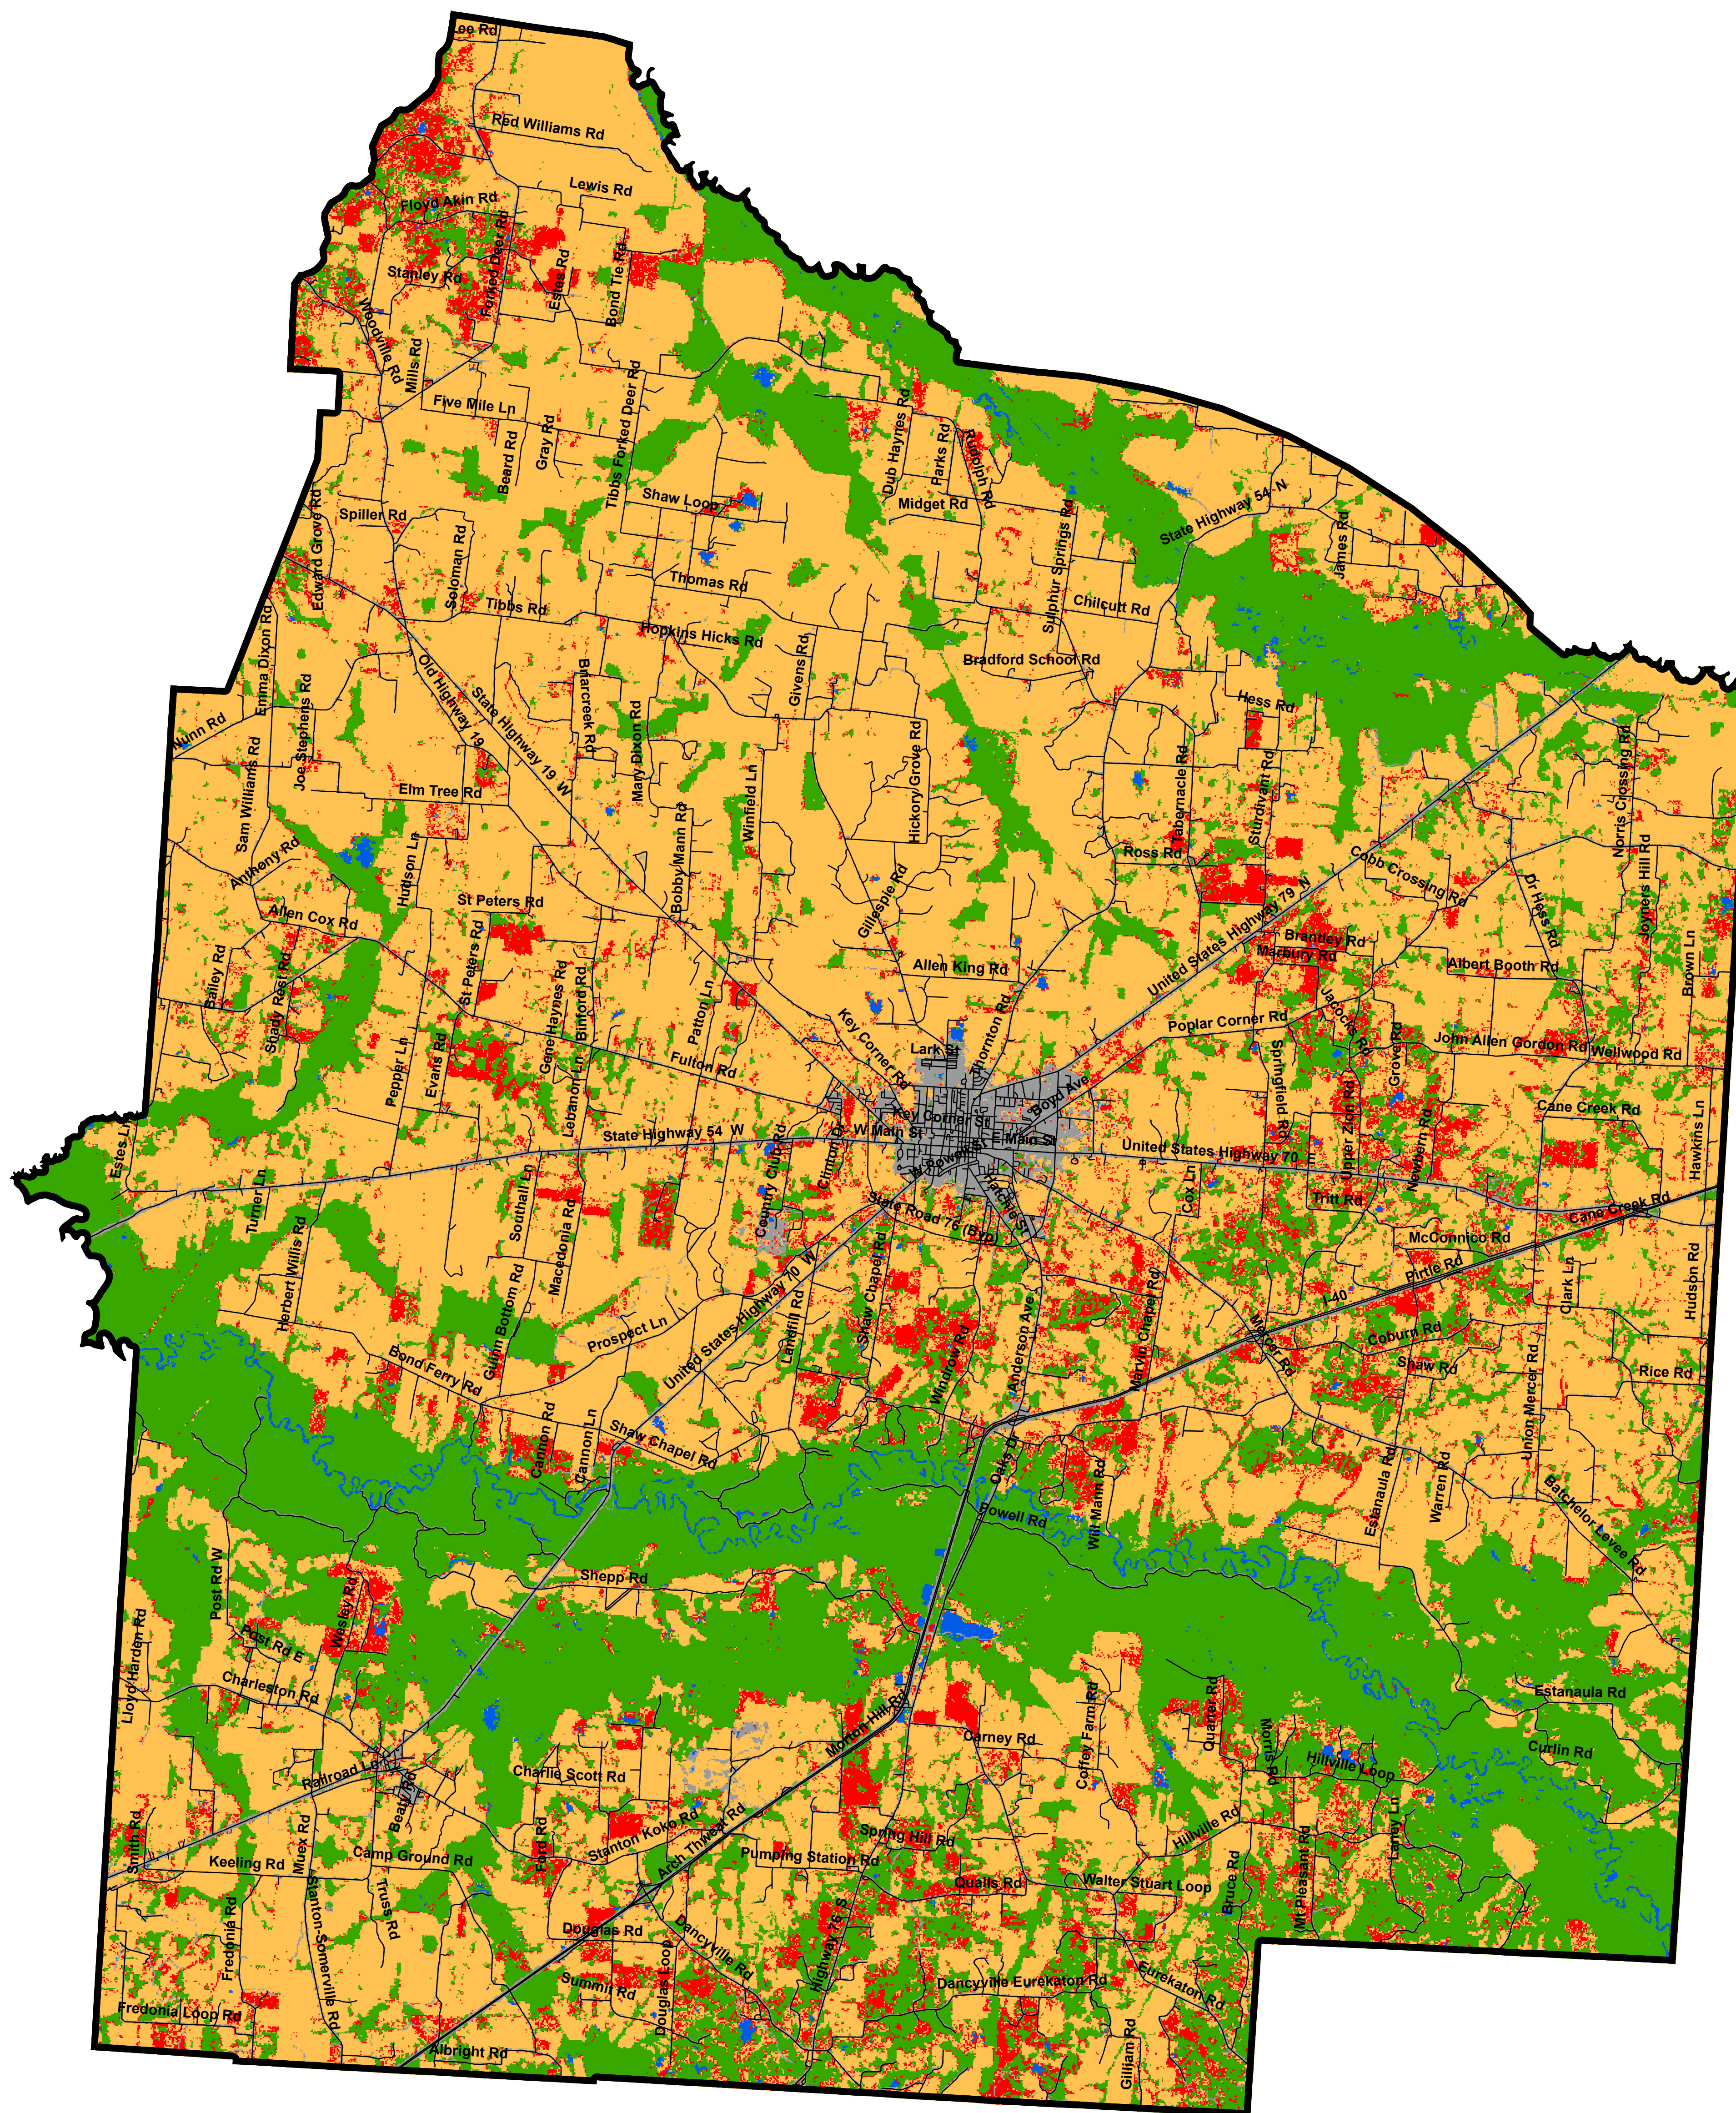

Tennessee State University

Digital Scholarship @ Tennessee State University

Land Use Maps

Cooperative Extension

2021

Haywood County Tennessee Land Use

Richard Link

Tennessee State University

Follow this and additional works at: <https://digitalscholarship.tnstate.edu/land-use-maps>

Recommended Citation

Link, Richard, "Haywood County Tennessee Land Use" (2021). *Land Use Maps*. 38.
<https://digitalscholarship.tnstate.edu/land-use-maps/38>

This Map is brought to you for free and open access by the Cooperative Extension at Digital Scholarship @ Tennessee State University. It has been accepted for inclusion in Land Use Maps by an authorized administrator of Digital Scholarship @ Tennessee State University. For more information, please contact XGE@Tnstate.edu.

Haywood County Tennessee Land Use

Legend

-  Pasture/Hay
-  Cultivated Crops
-  Forest
-  Developed
-  Water

56,000 28,000 0 56,000 Feet