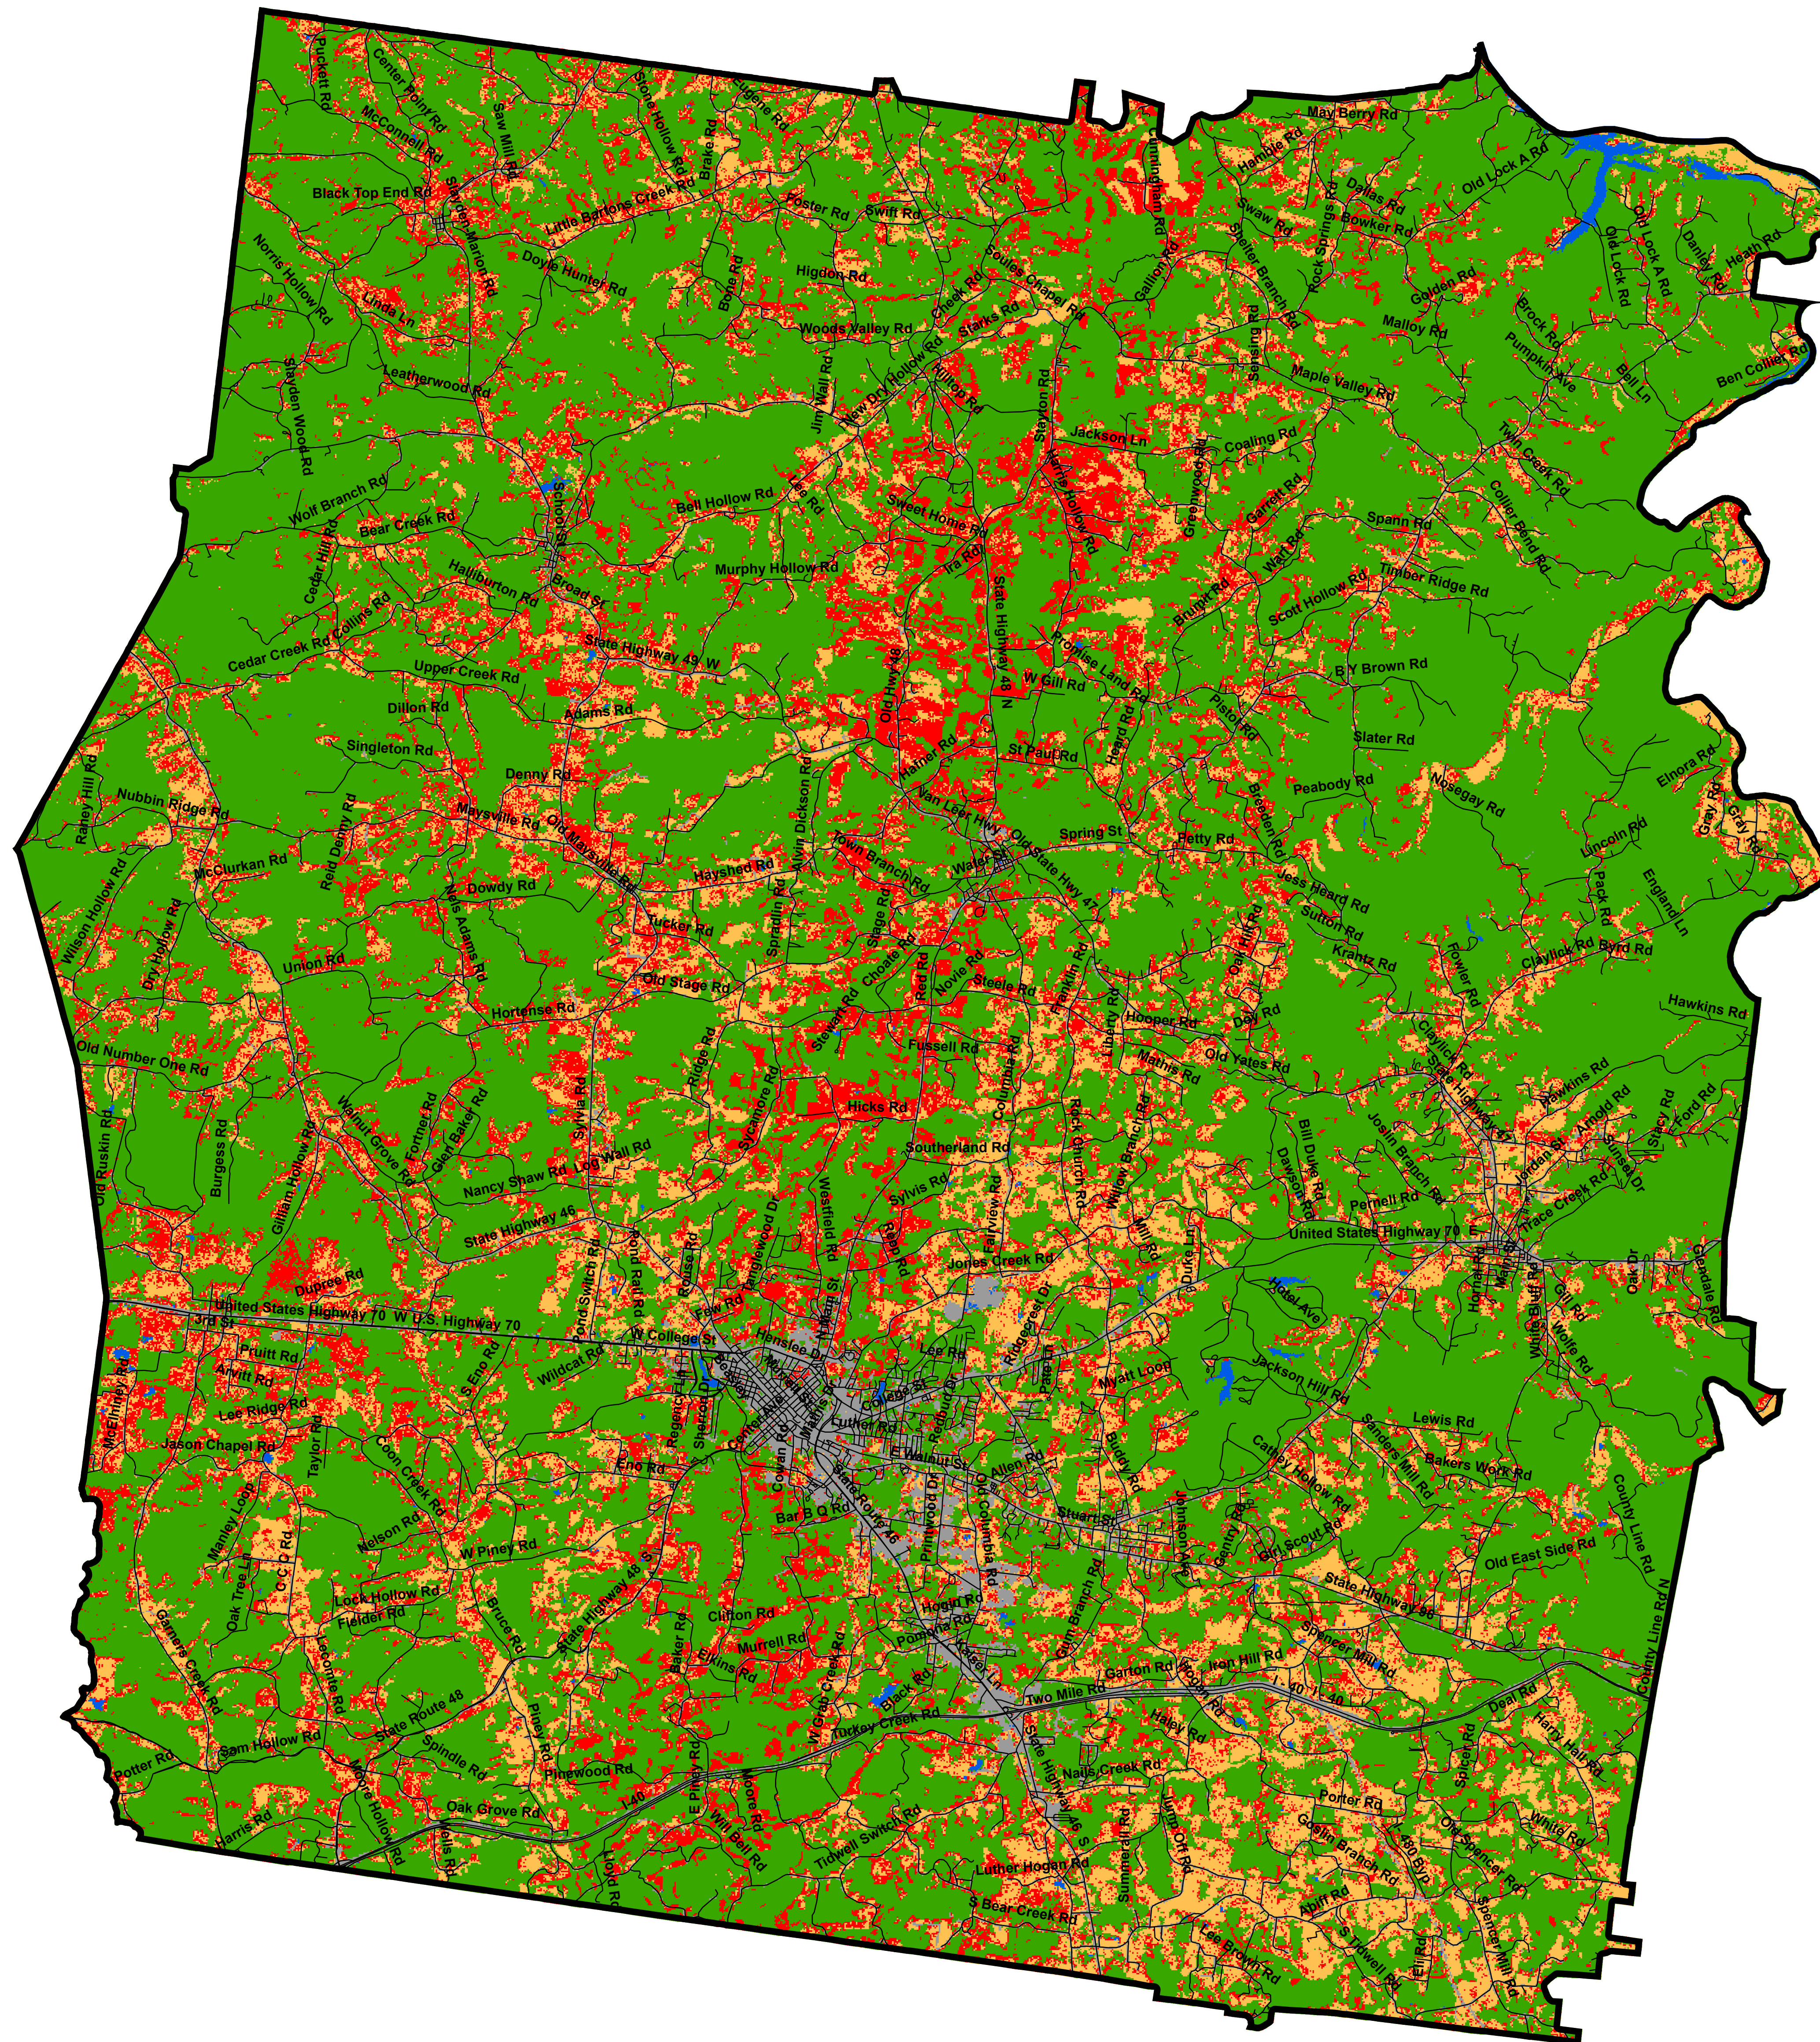

Tennessee State University

Digital Scholarship @ Tennessee State University

Land Use Maps

Cooperative Extension

2021

Dickson County Tennessee Land Use

Richard Link

Tennessee State University

Follow this and additional works at: <https://digitalscholarship.tnstate.edu/land-use-maps>

Recommended Citation

Link, Richard, "Dickson County Tennessee Land Use" (2021). *Land Use Maps*. 22.
<https://digitalscholarship.tnstate.edu/land-use-maps/22>

This Map is brought to you for free and open access by the Cooperative Extension at Digital Scholarship @ Tennessee State University. It has been accepted for inclusion in Land Use Maps by an authorized administrator of Digital Scholarship @ Tennessee State University. For more information, please contact XGE@Tnstate.edu.

Dickson County Tennessee Land Use

Legend

-  Pasture/Hay
-  Cultivated Crops
-  Forest
-  Developed
-  Water