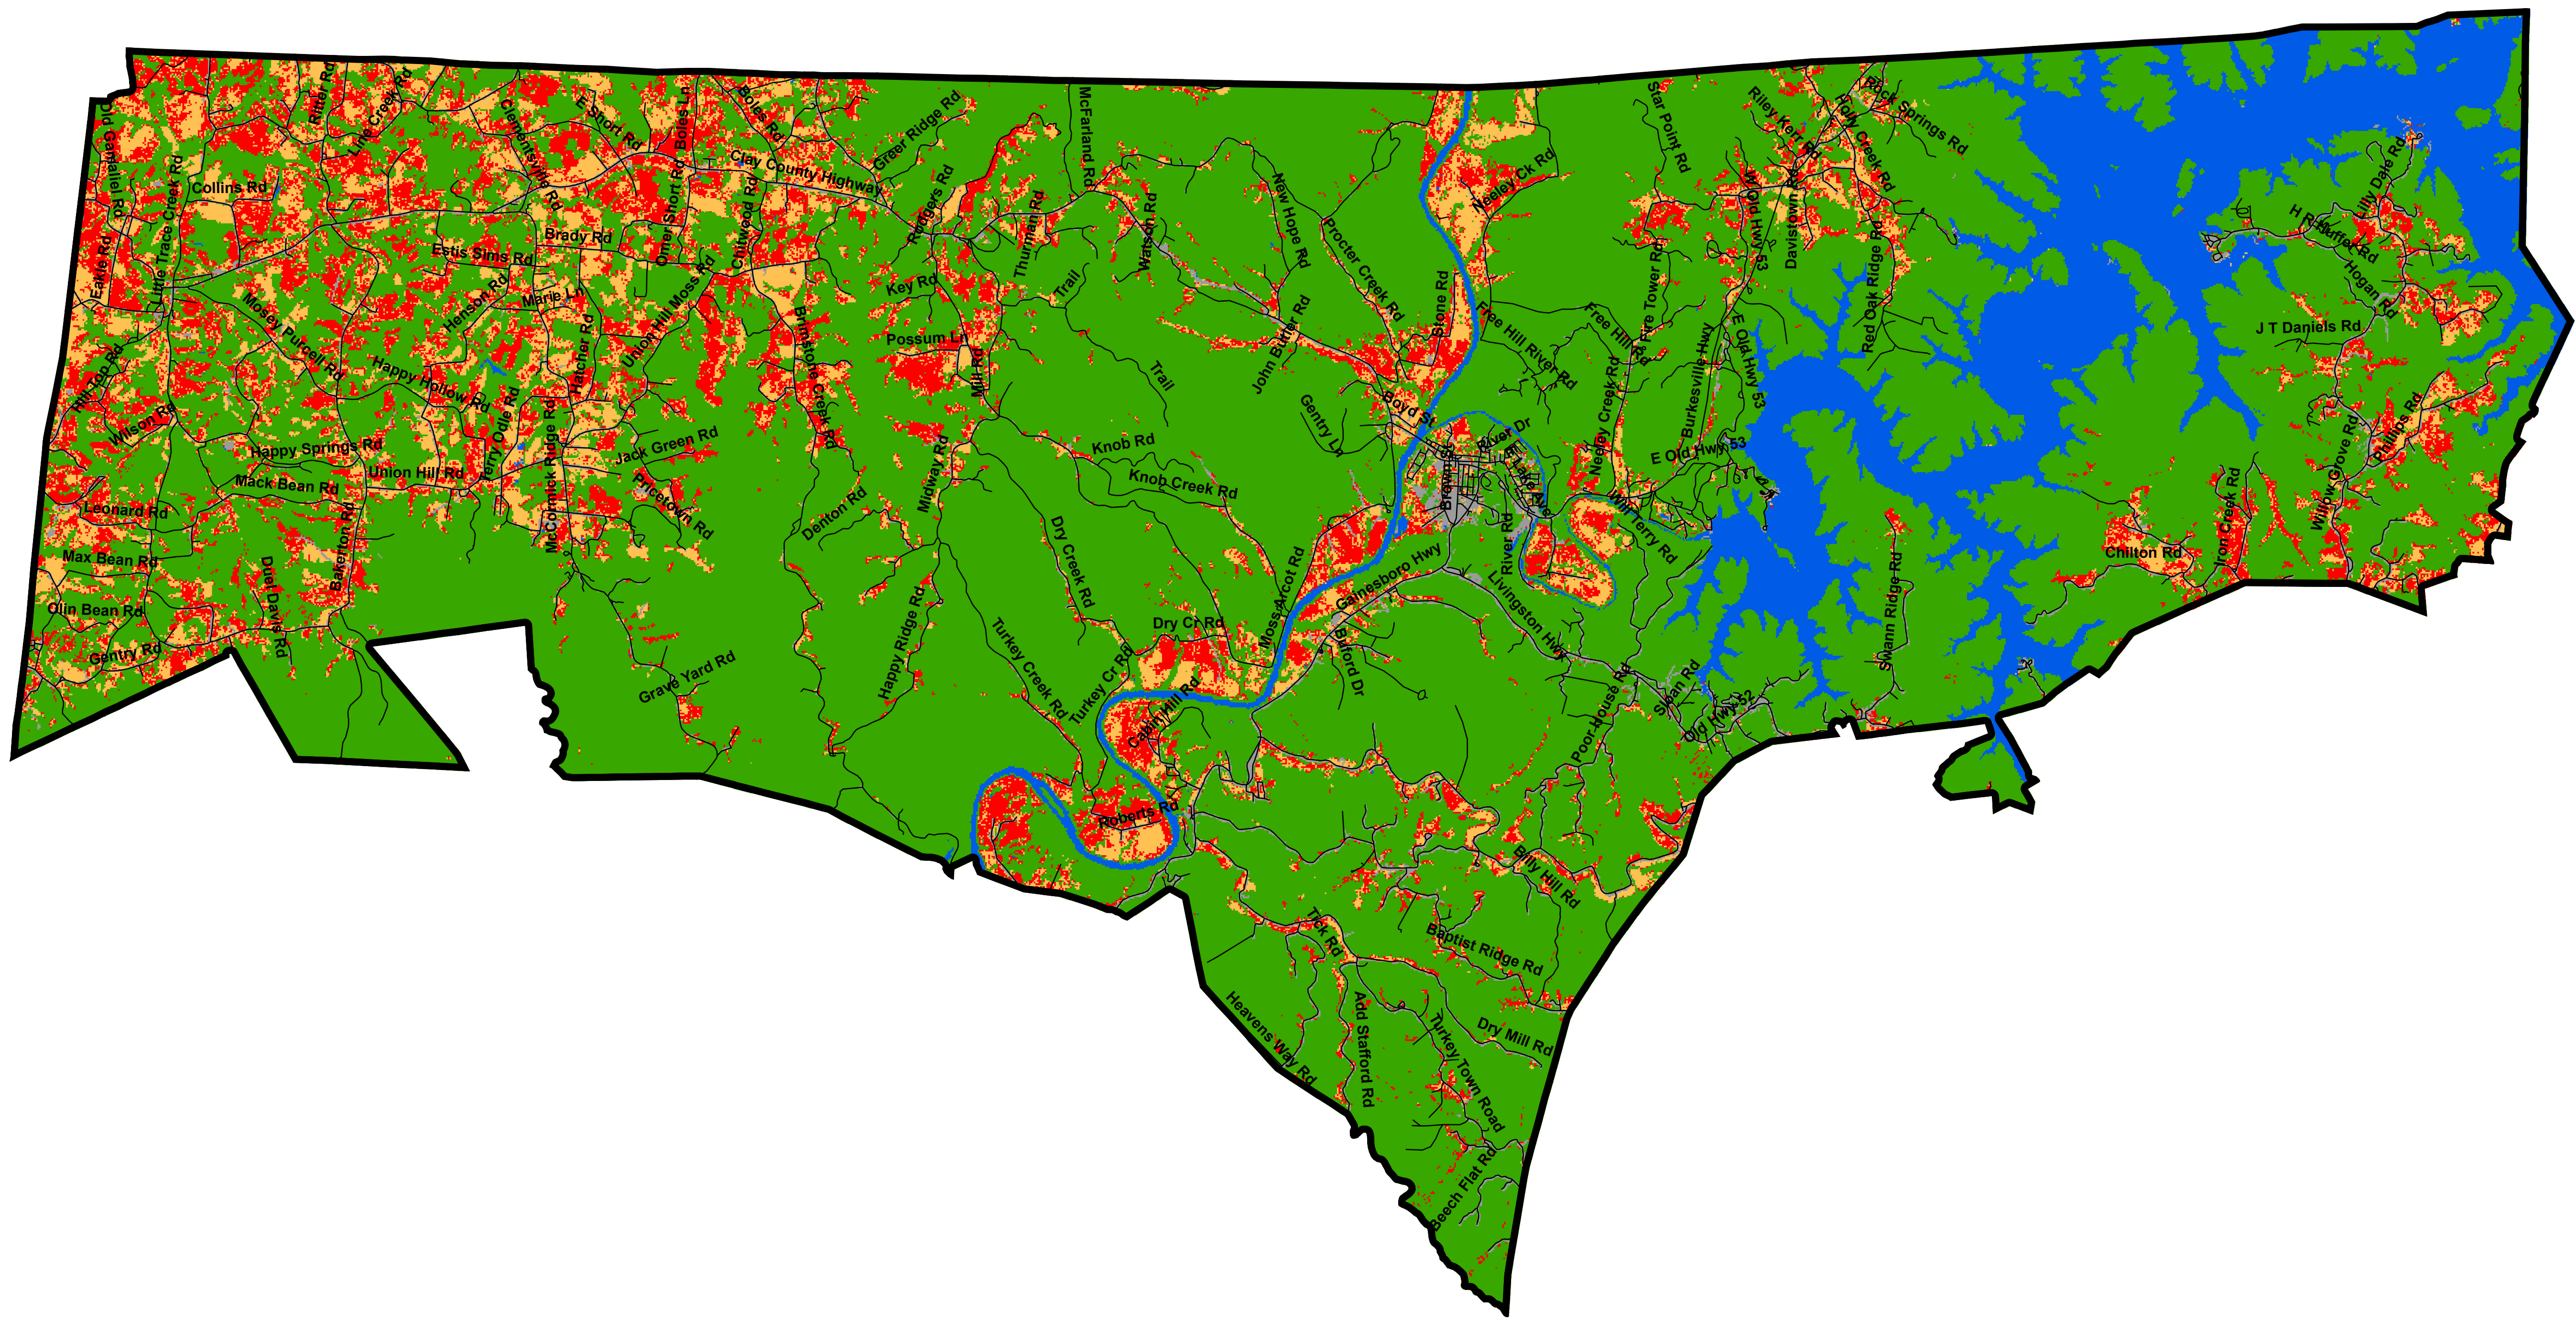

### Clay County Tennessee Land Use

Richard Link

*Tennessee State University*

Follow this and additional works at: <https://digitalscholarship.tnstate.edu/land-use-maps>

---

# Clay County Tennessee Land Use

## Legend

-  Pasture/Hay
-  Cultivated Crops
-  Forest
-  Developed
-  Water