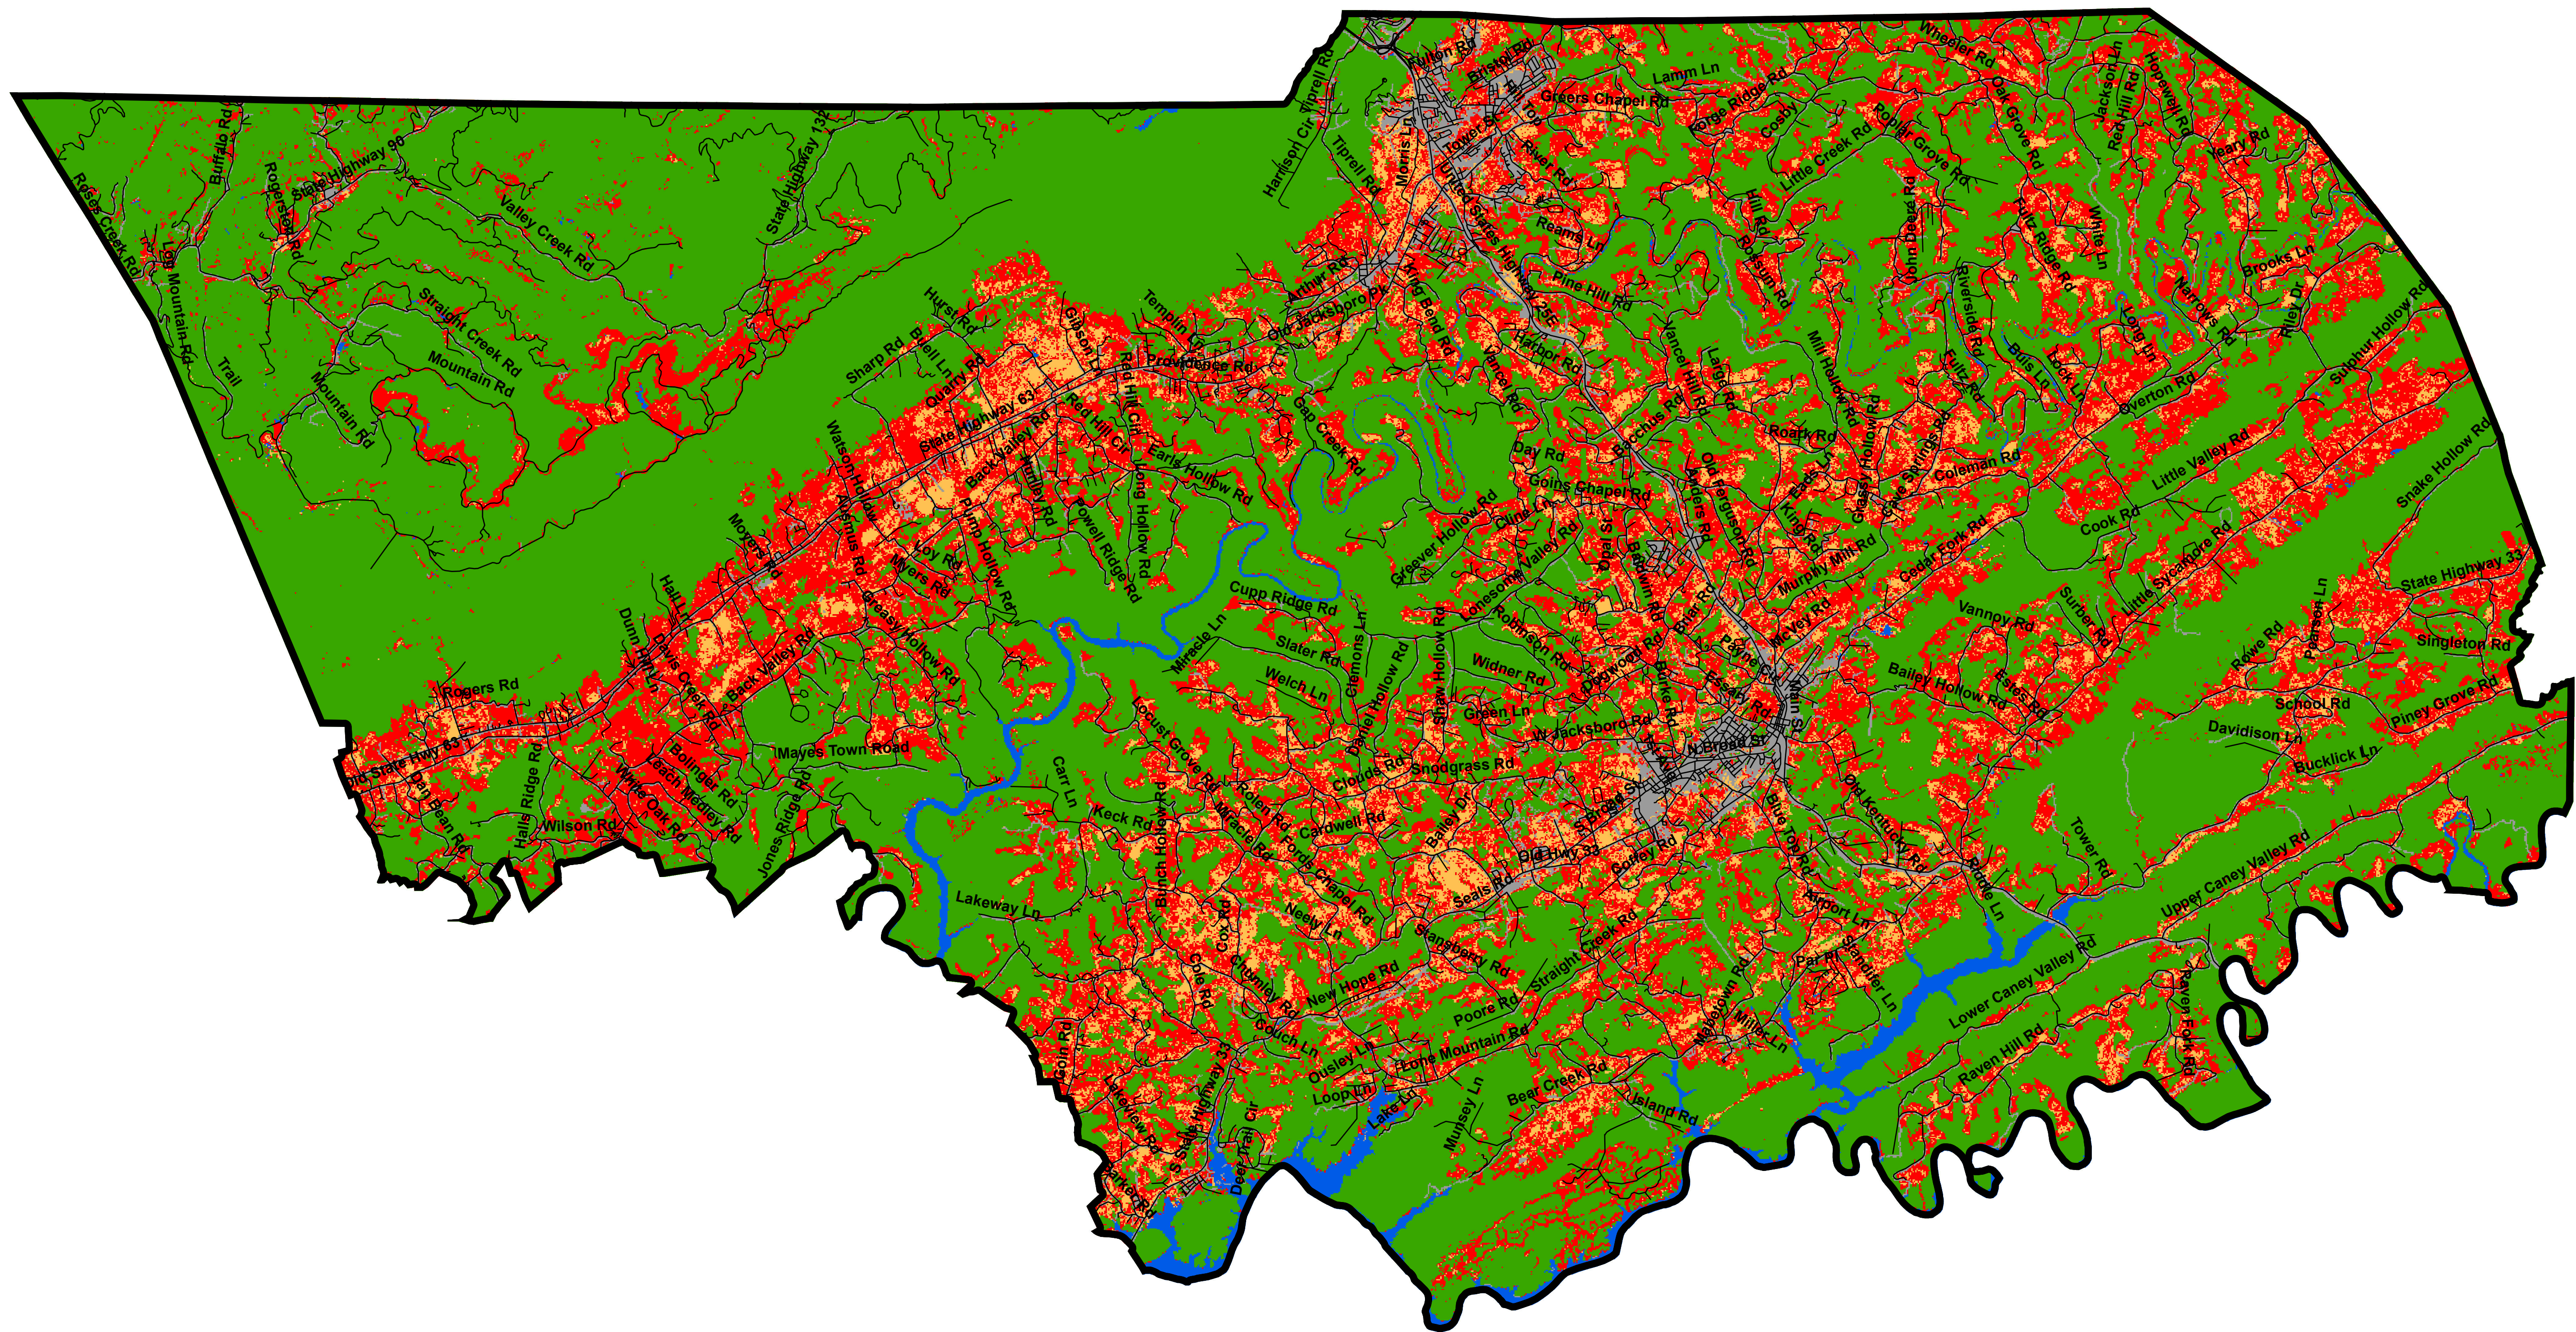

### Claiborne County Tennessee Land Use

Richard Link

*Tennessee State University*

Follow this and additional works at: <https://digitalscholarship.tnstate.edu/land-use-maps>

---

#### Recommended Citation

Link, Richard, "Claiborne County Tennessee Land Use" (2021). *Land Use Maps*. 13.  
<https://digitalscholarship.tnstate.edu/land-use-maps/13>

This Map is brought to you for free and open access by the Cooperative Extension at Digital Scholarship @ Tennessee State University. It has been accepted for inclusion in Land Use Maps by an authorized administrator of Digital Scholarship @ Tennessee State University. For more information, please contact [XGE@Tnstate.edu](mailto:XGE@Tnstate.edu).

# Claiborne County Tennessee Land Use

## Legend

-  Pasture/Hay
-  Cultivated Crops
-  Forest
-  Developed
-  Water