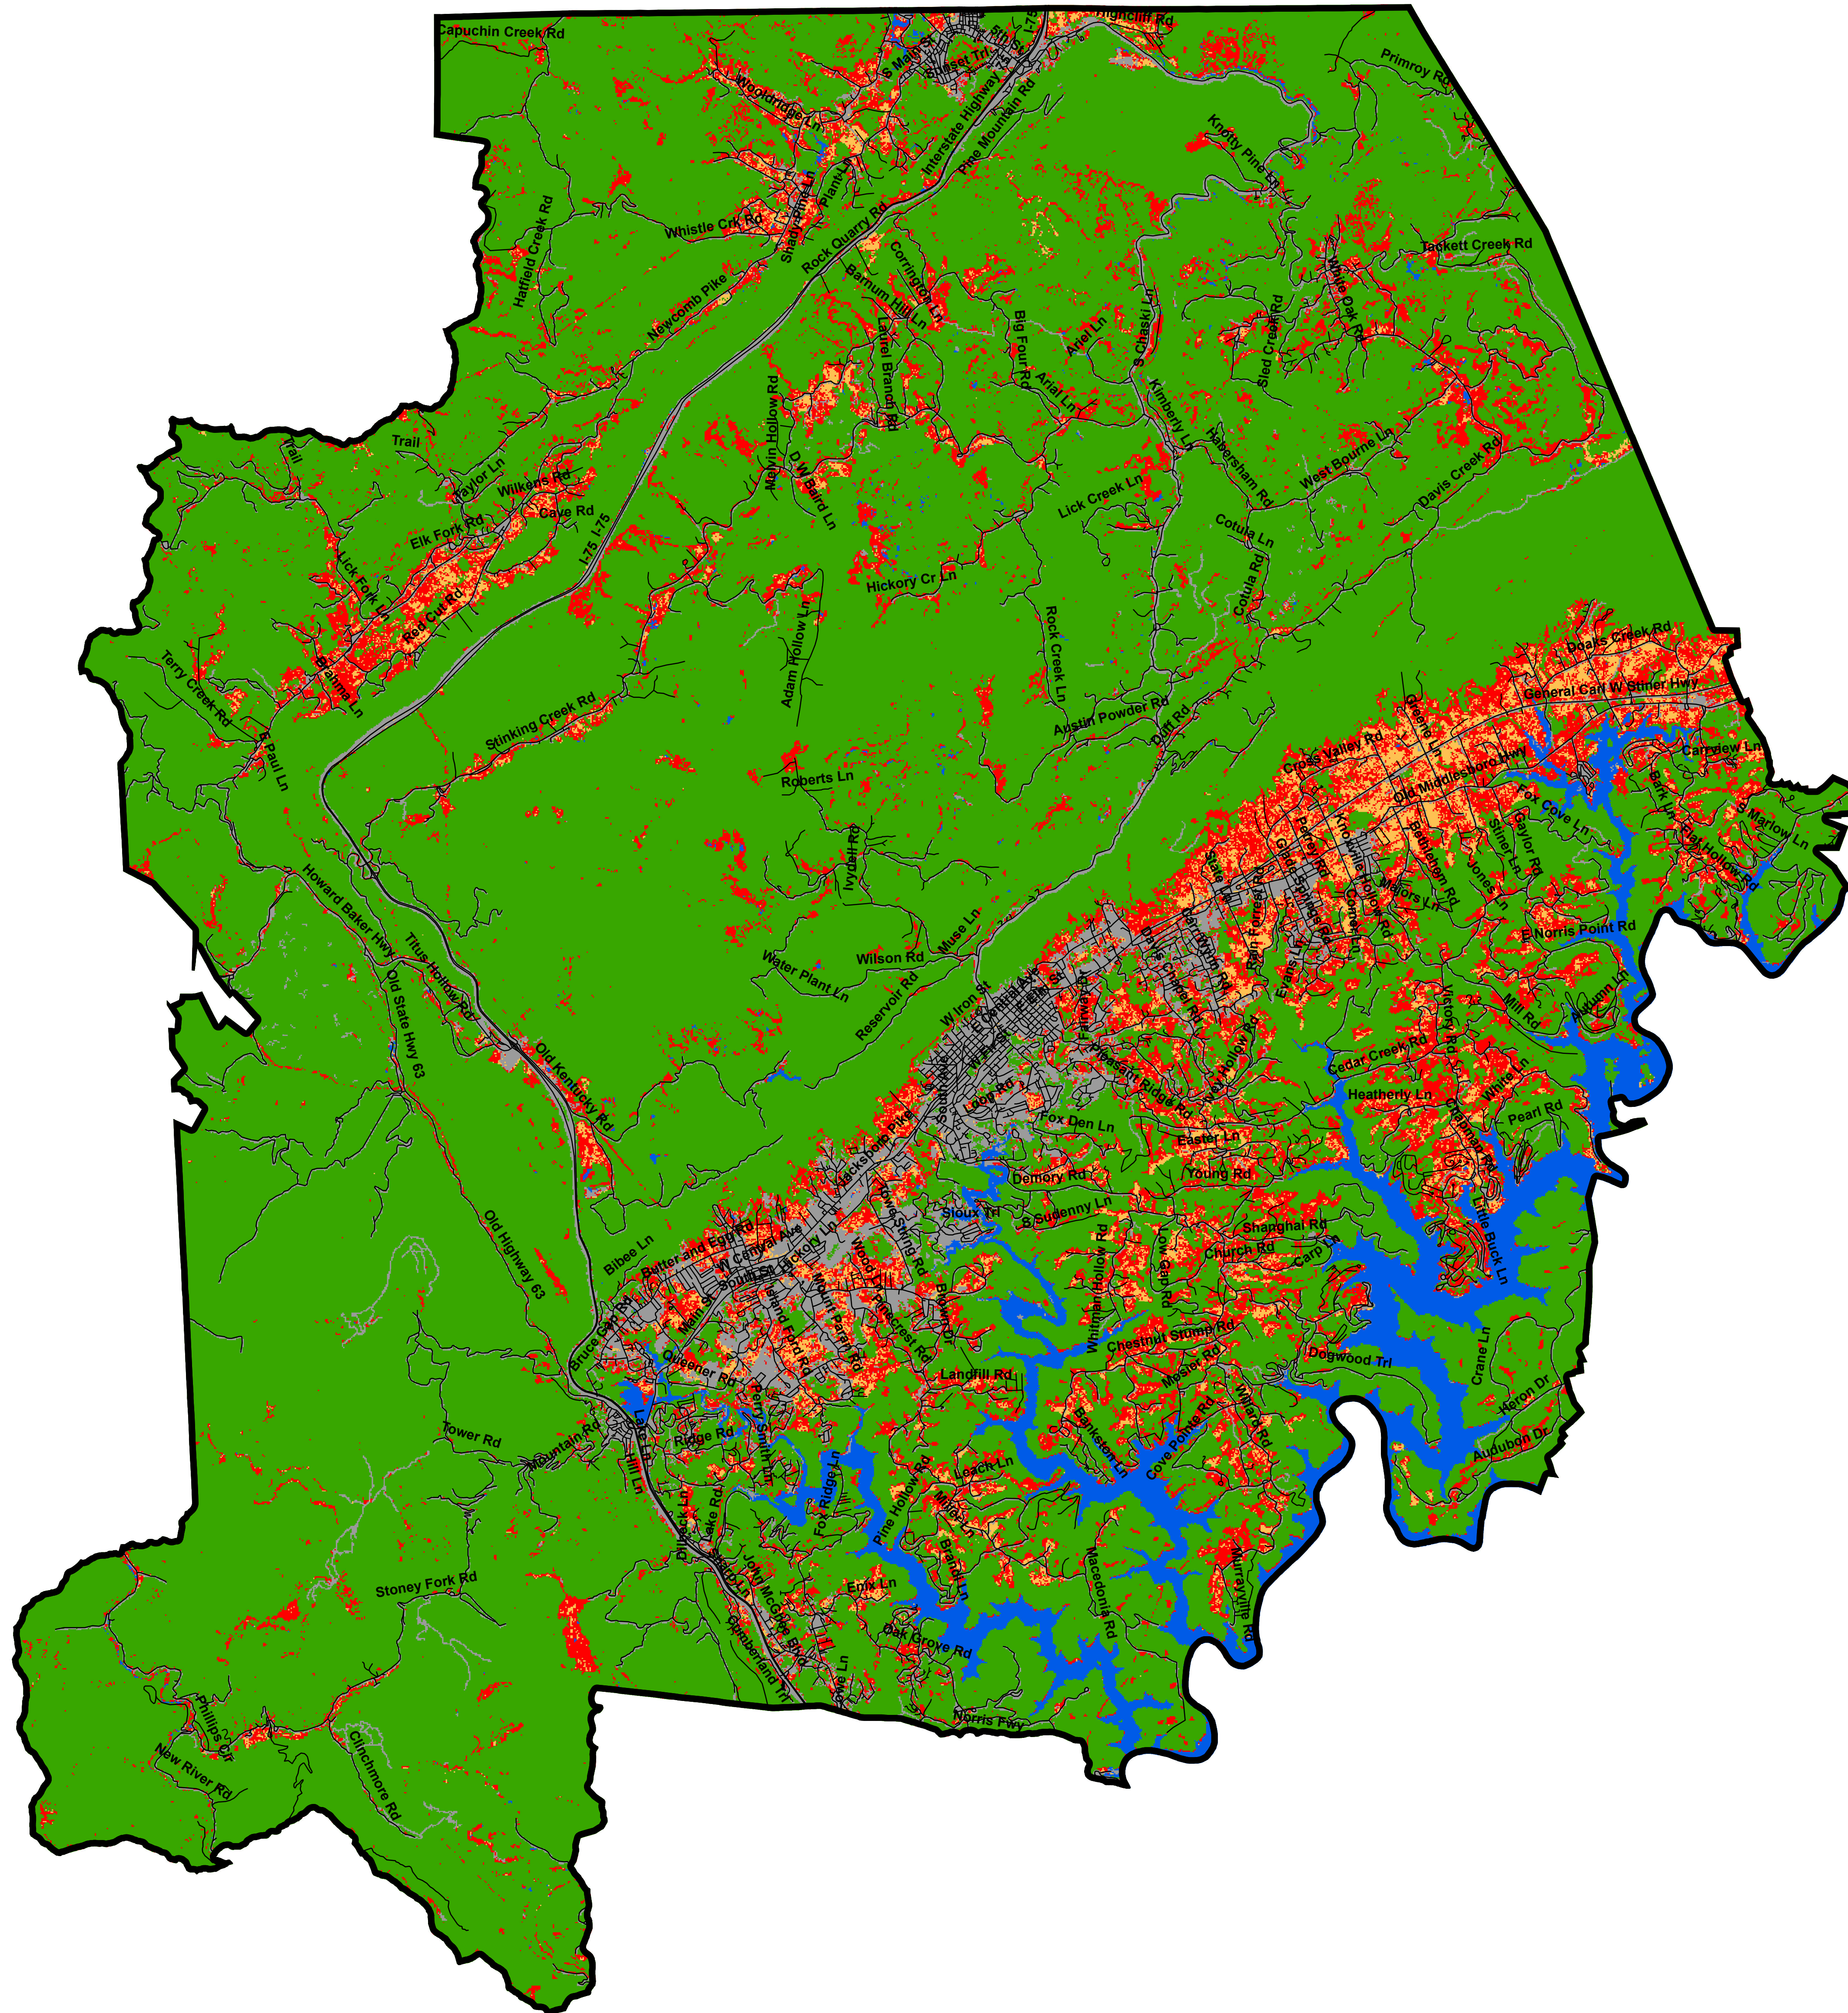

Tennessee State University

Digital Scholarship @ Tennessee State University

Land Use Maps

Cooperative Extension

2021

Campbell County Tennessee Land Use

Richard Link

Tennessee State University

Follow this and additional works at: <https://digitalscholarship.tnstate.edu/land-use-maps>

Recommended Citation

Link, Richard, "Campbell County Tennessee Land Use" (2021). *Land Use Maps*. 7.
<https://digitalscholarship.tnstate.edu/land-use-maps/7>

This Map is brought to you for free and open access by the Cooperative Extension at Digital Scholarship @ Tennessee State University. It has been accepted for inclusion in Land Use Maps by an authorized administrator of Digital Scholarship @ Tennessee State University. For more information, please contact XGE@Tnstate.edu.

Campbell County Tennessee Land Use

Legend

-  Pasture/Hay
-  Cultivated Crops
-  Forest
-  Developed
-  Water

54,000 27,000 0 54,000 Feet