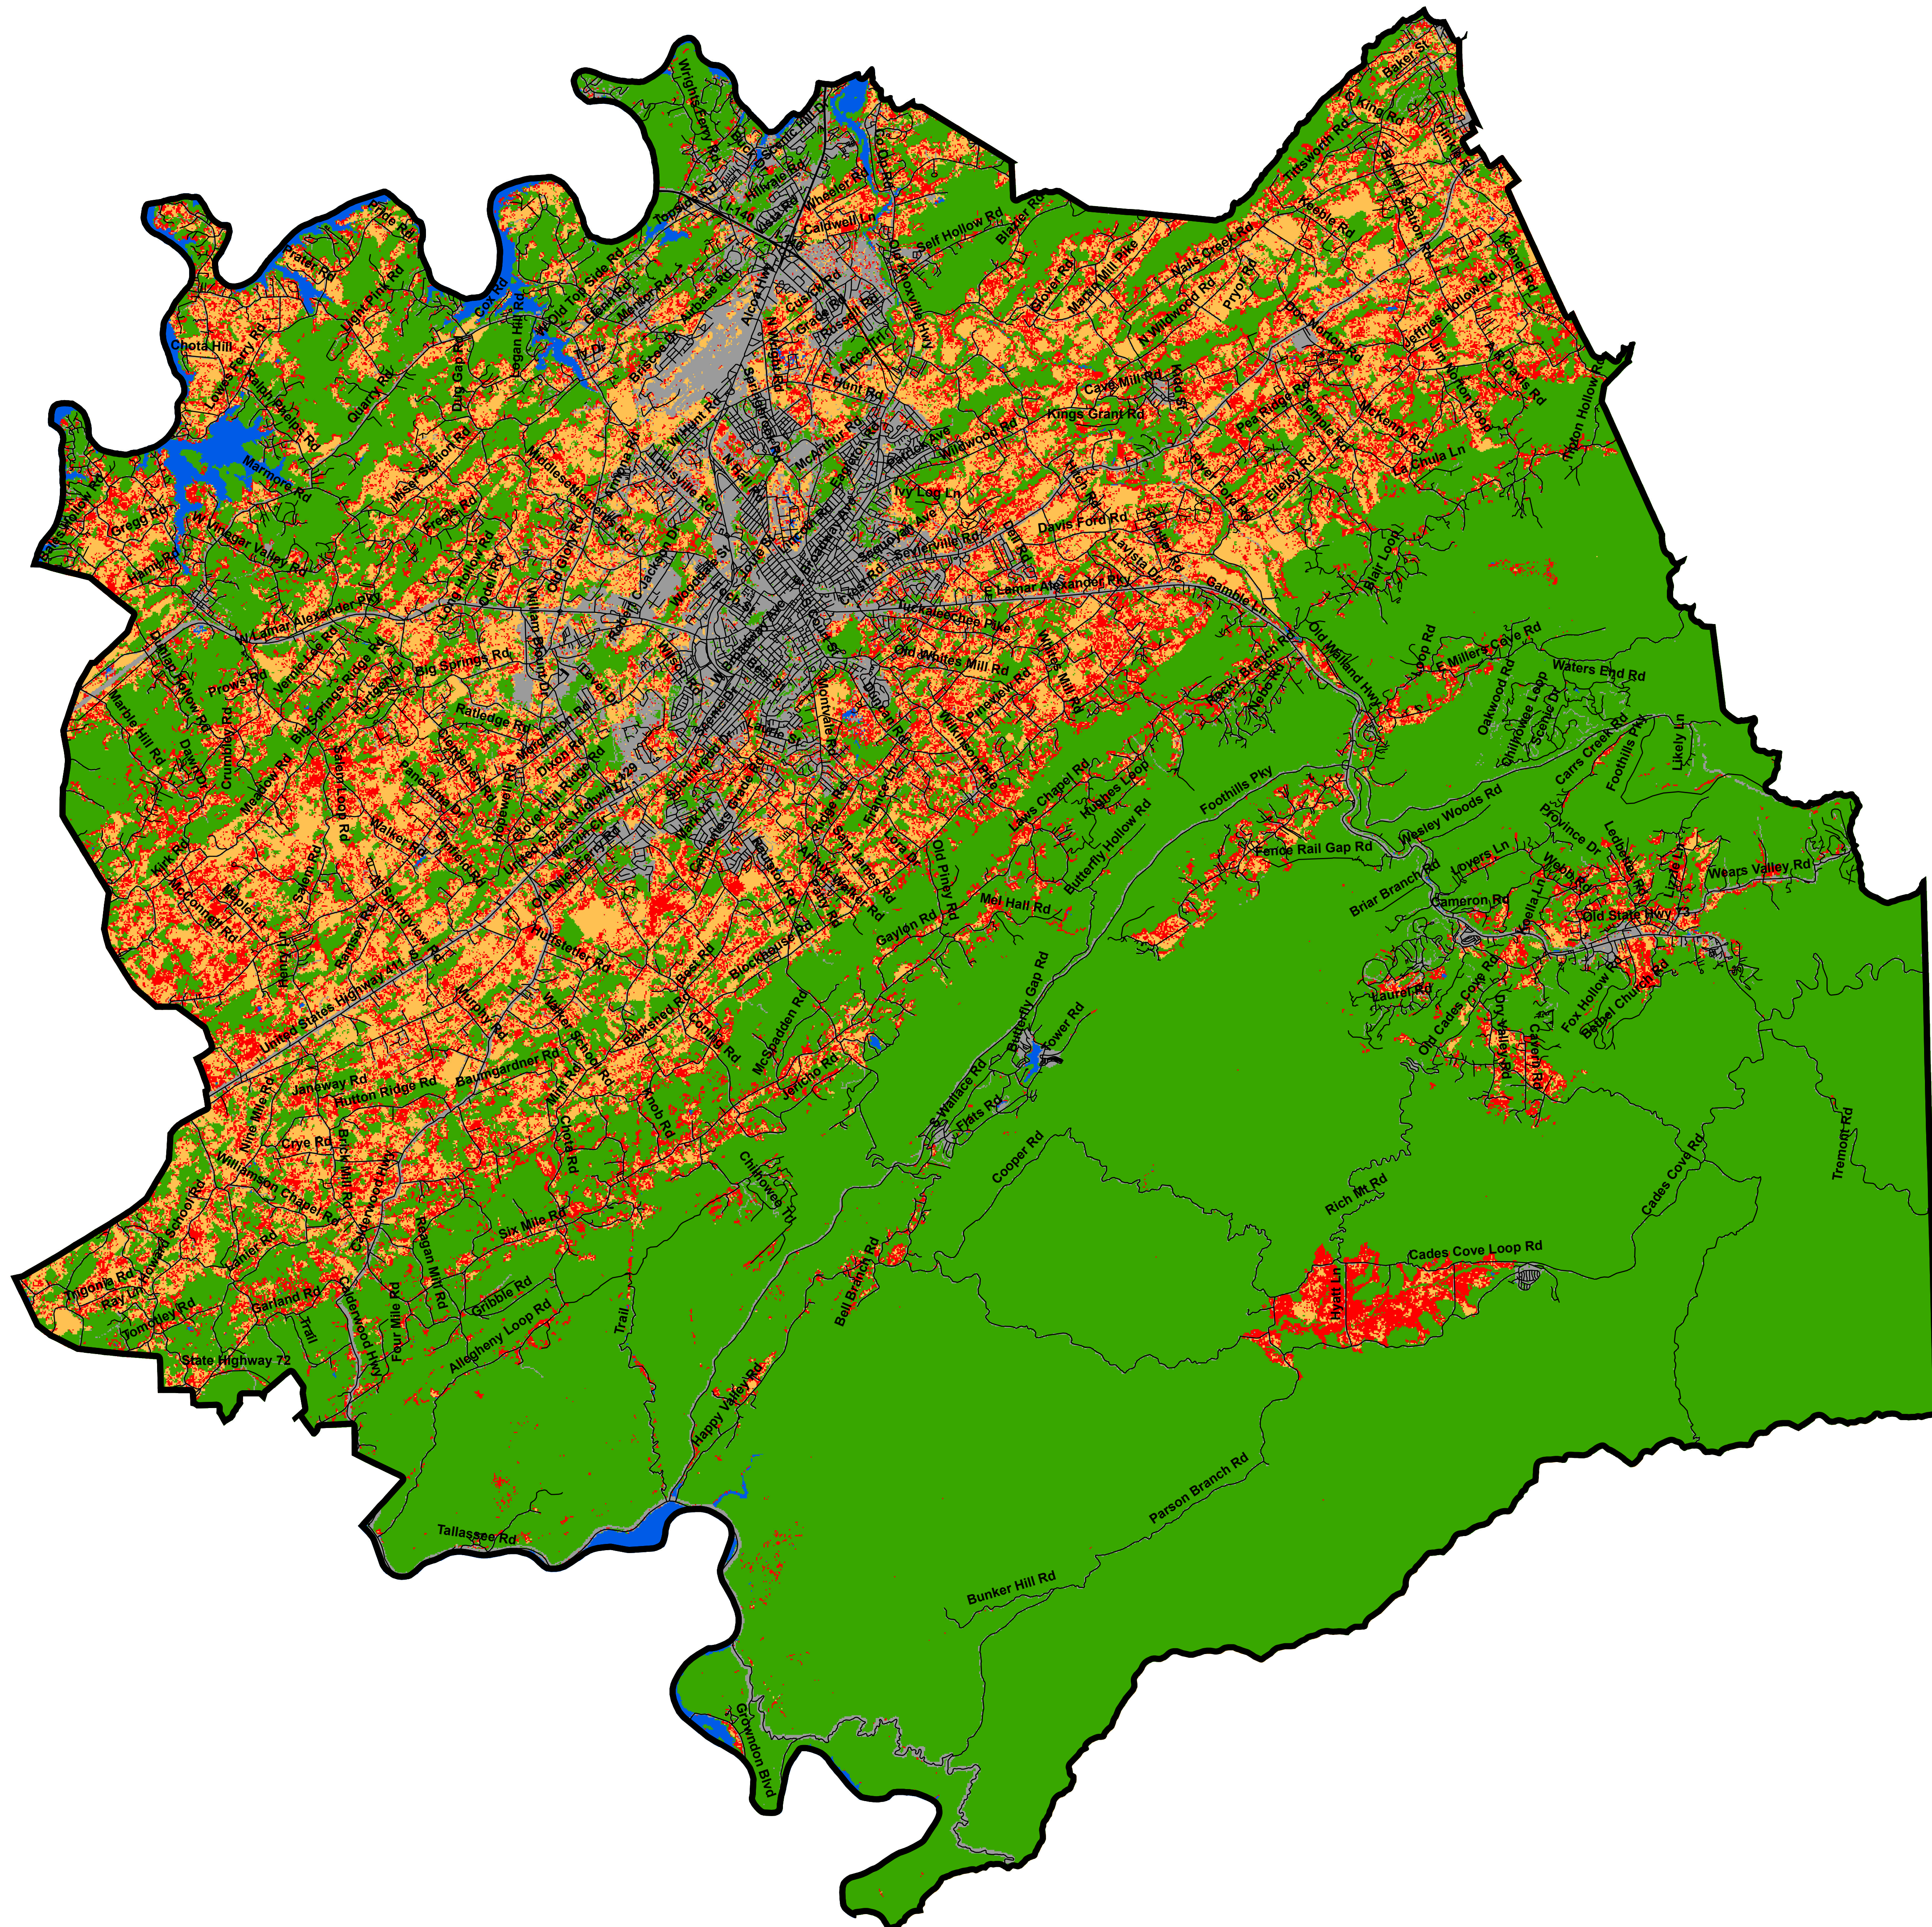

Tennessee State University

Digital Scholarship @ Tennessee State University

Land Use Maps

Cooperative Extension

2021

Blount County Tennessee Land Use

Richard Link

Tennessee State University

Follow this and additional works at: <https://digitalscholarship.tnstate.edu/land-use-maps>

Recommended Citation

Link, Richard, "Blount County Tennessee Land Use" (2021). *Land Use Maps*. 5.
<https://digitalscholarship.tnstate.edu/land-use-maps/5>

This Map is brought to you for free and open access by the Cooperative Extension at Digital Scholarship @ Tennessee State University. It has been accepted for inclusion in Land Use Maps by an authorized administrator of Digital Scholarship @ Tennessee State University. For more information, please contact XGE@Tnstate.edu.

Blount County Tennessee Land Use

Legend

-  Pasture/Hay
-  Cultivated Crops
-  Forest
-  Developed
-  Water