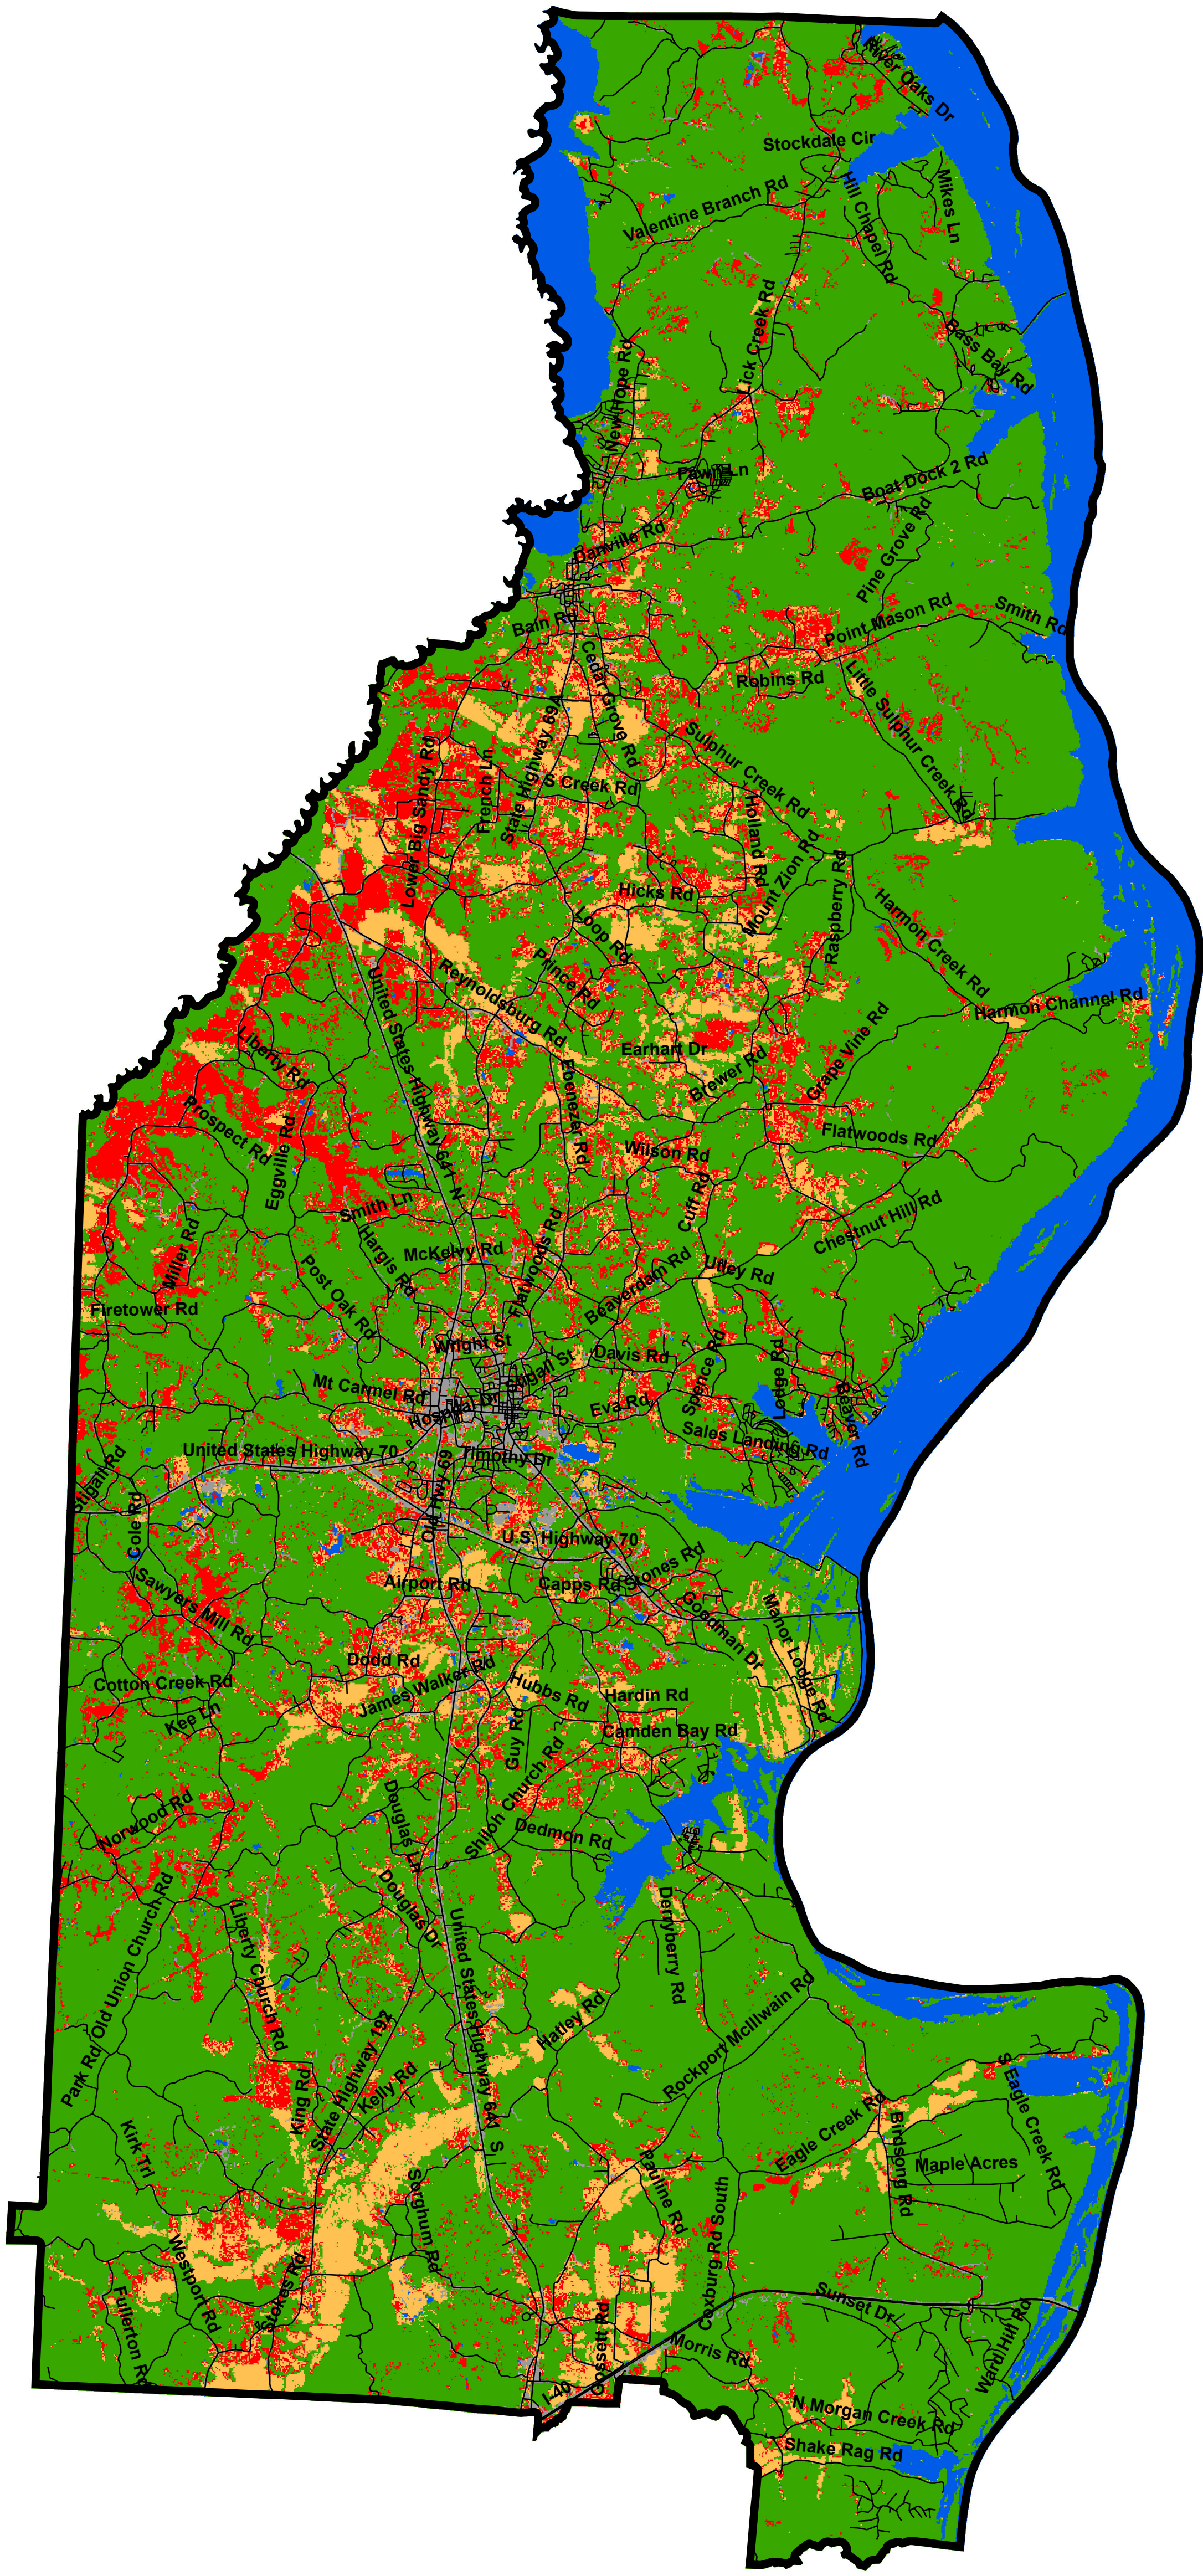

Tennessee State University

Digital Scholarship @ Tennessee State University

Land Use Maps

Cooperative Extension

2021

Benton County Tennessee Land Use

Richard Link

Tennessee State University

Follow this and additional works at: <https://digitalscholarship.tnstate.edu/land-use-maps>

Recommended Citation

Link, Richard, "Benton County Tennessee Land Use" (2021). *Land Use Maps*. 3.
<https://digitalscholarship.tnstate.edu/land-use-maps/3>

This Map is brought to you for free and open access by the Cooperative Extension at Digital Scholarship @ Tennessee State University. It has been accepted for inclusion in Land Use Maps by an authorized administrator of Digital Scholarship @ Tennessee State University. For more information, please contact XGE@Tnstate.edu.

Benton County Tennessee Land Use

Legend

- Pasture/Hay
- Cultivated Crops
- Forest
- Developed
- Water